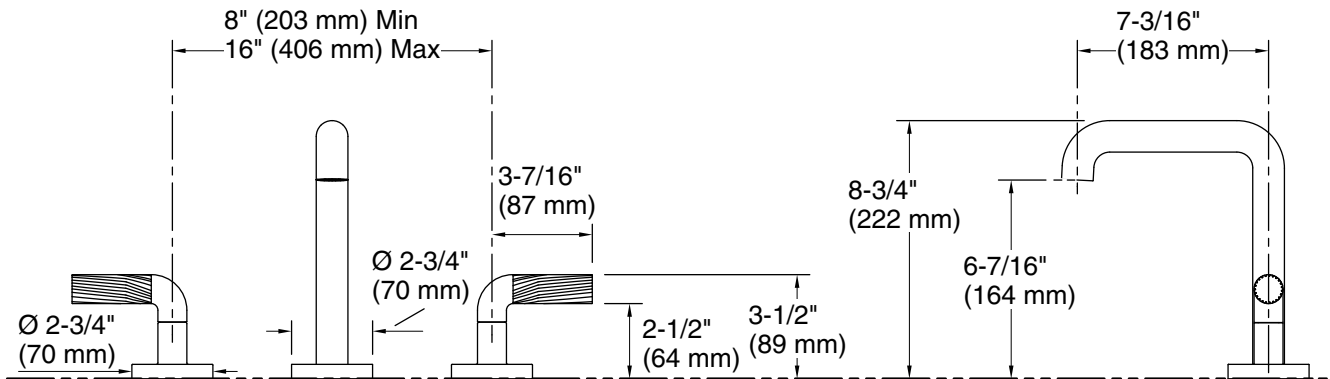

KALLISTA®

One™ by KALLISTA
Deck-mount bath faucet, Armory handles
P40882-LV

Features

- Sleek contemporary design
- Solid metal construction for durability and reliability
- Spout reach is 7-3/16" (183 mm)
- Required rough-in sold separately
- Diverter, handshower, and handshower trim sold separately

Technical Information

All product dimensions are nominal.

Faucet flow rate: 9.98 gal/min (37.8 l/min)

Drain included: No

Spout:

Spout reach: $7\text{-}3/16\text{''}$ (183 mm)

Notes

Install this product according to the installation instructions.