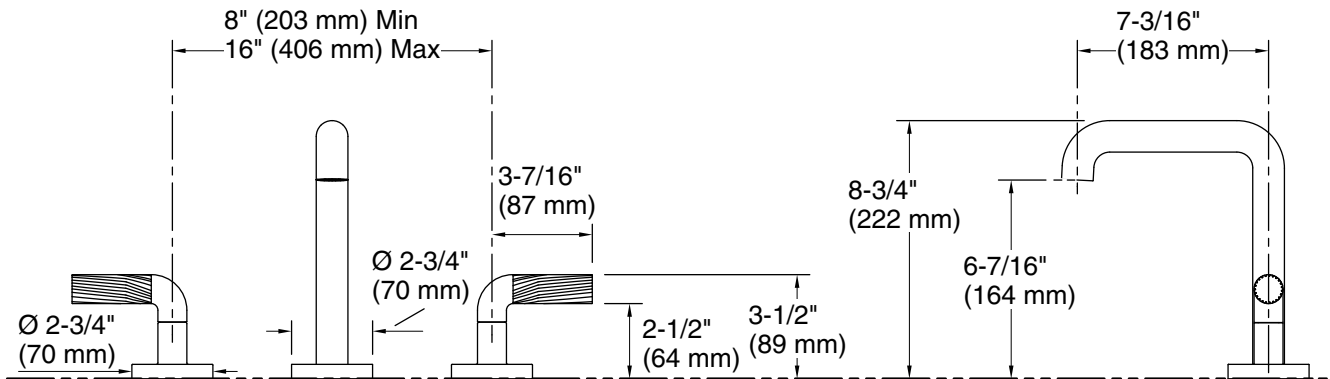

## Features

- Sleek contemporary design
- Solid metal construction for durability and reliability
- Spout reach is 7-3/16" (183 mm)
- Required rough-in sold separately
- Diverter, handshower, and handshower trim sold separately

## Technical Information

All product dimensions are nominal.

Faucet flow rate: 9.98 gal/min (37.8 l/min)

Drain included: No

Spout:

Spout reach:  $7\text{-}3/16\text{''}$  (183 mm)