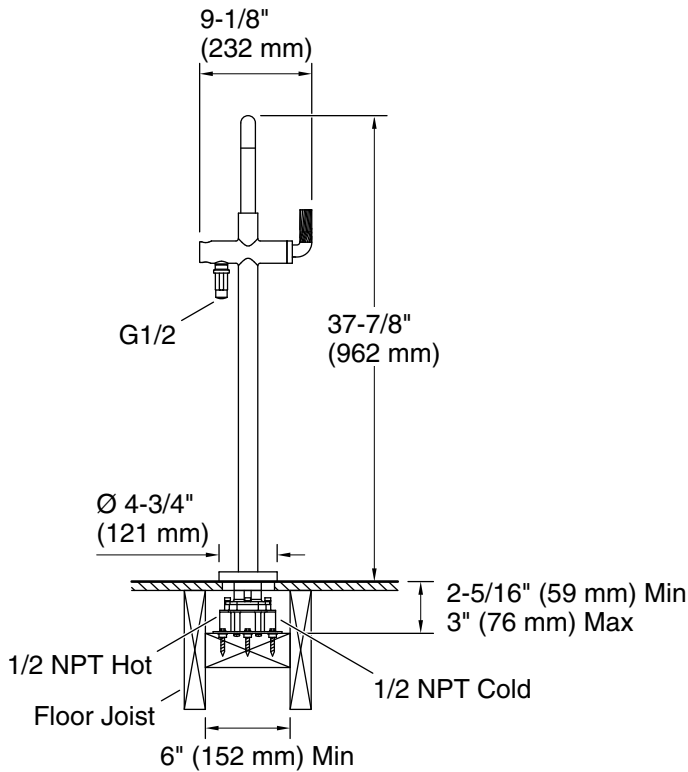

### Features

- Sleek contemporary design
- Solid metal construction for durability and reliability
- Floor-mount, single hole installation
- Required mounting block sold separately (P20511-00-NA)
- Required handshower sold separately
- Spout reach is 11-7/8" (302 mm)
- Includes integral valve
- Includes hardware kit and escutcheon

### Technical Information

All product dimensions are nominal.

Faucet flow rate: 8 gal/min (30.3 l/min)

Drain included: No

### Spout:

Spout reach: 12-1/4" (311 mm)

Handle clearance: 37-7/8" (962 mm)