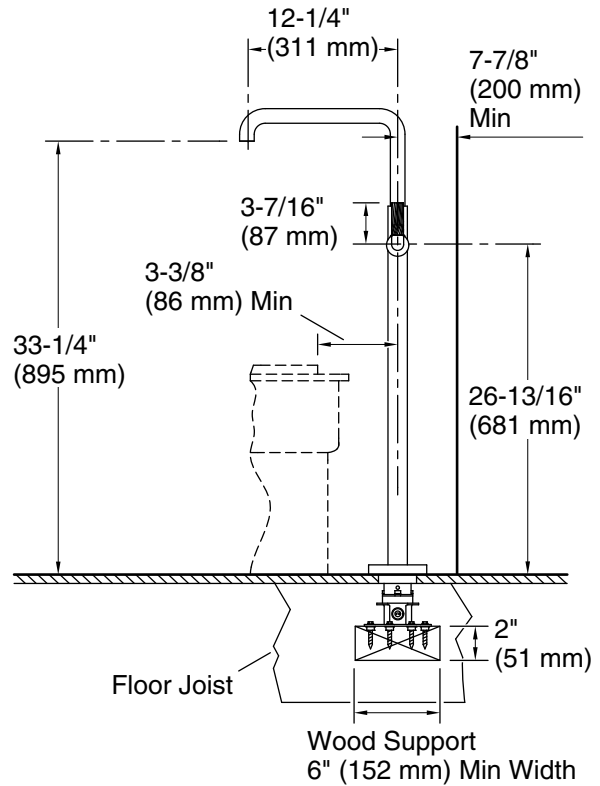

### Features

- Sleek contemporary design
- Solid metal construction for durability and reliability
- Floor-mount, single hole installation
- Required mounting block sold separately (P20511-00-NA)
- Required handshower sold separately
- Spout reach is 11-7/8" (302 mm)
- Includes integral valve
- Includes hardware kit and escutcheon

### Technical Information

All product dimensions are nominal.

Faucet flow rate: 8 gal/min (30.3 l/min)

Drain included: No

### Spout:

Spout reach: 12-1/4" (311 mm)

Handle clearance: 37-7/8" (962 mm)