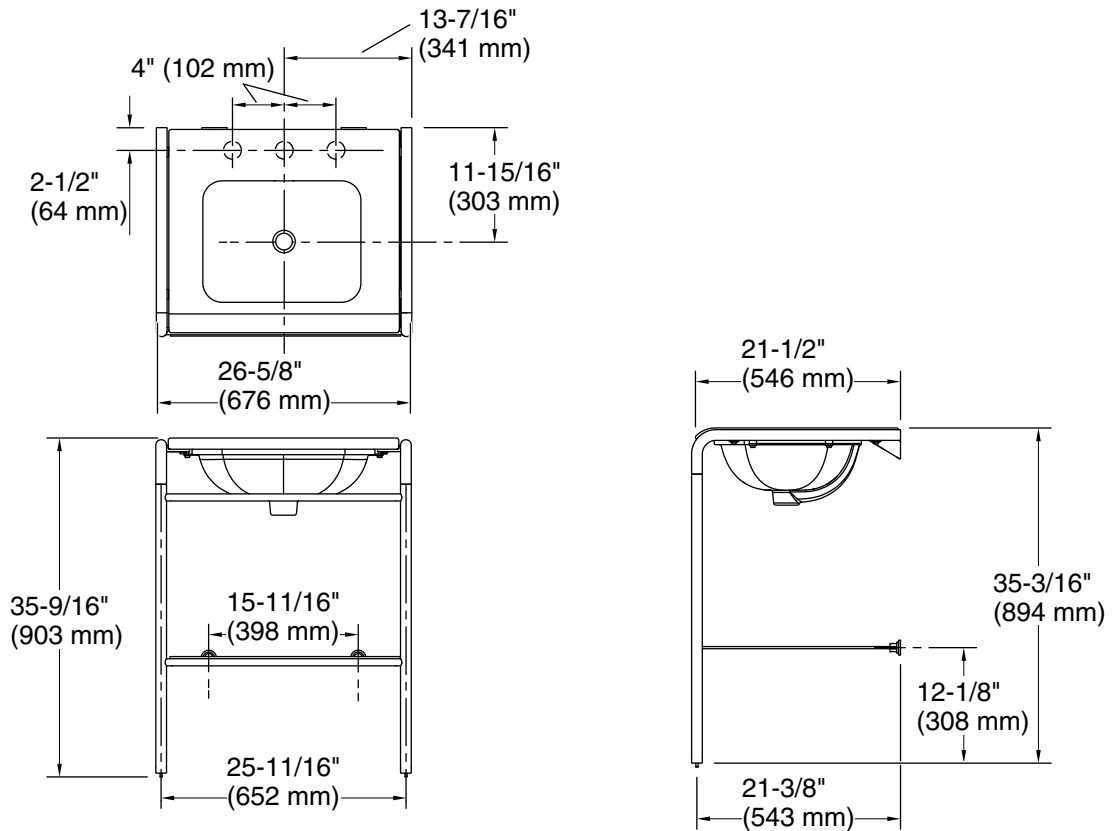

Features

- High-quality stainless steel construction for durability and reliability
- Integrated towel bar
- Includes glass shelf and escutcheons
- 35" (889 mm) total height
- Console table top (P46009-00) sold separately

Codes/Standards

None Applicable

KALLISTA® Five-Year Limited Warranty

See website for detailed warranty information.

KALLISTA

One™ by KALLISTA
Console Table Legs
P46010-00

Technical Information

All product dimensions are nominal.