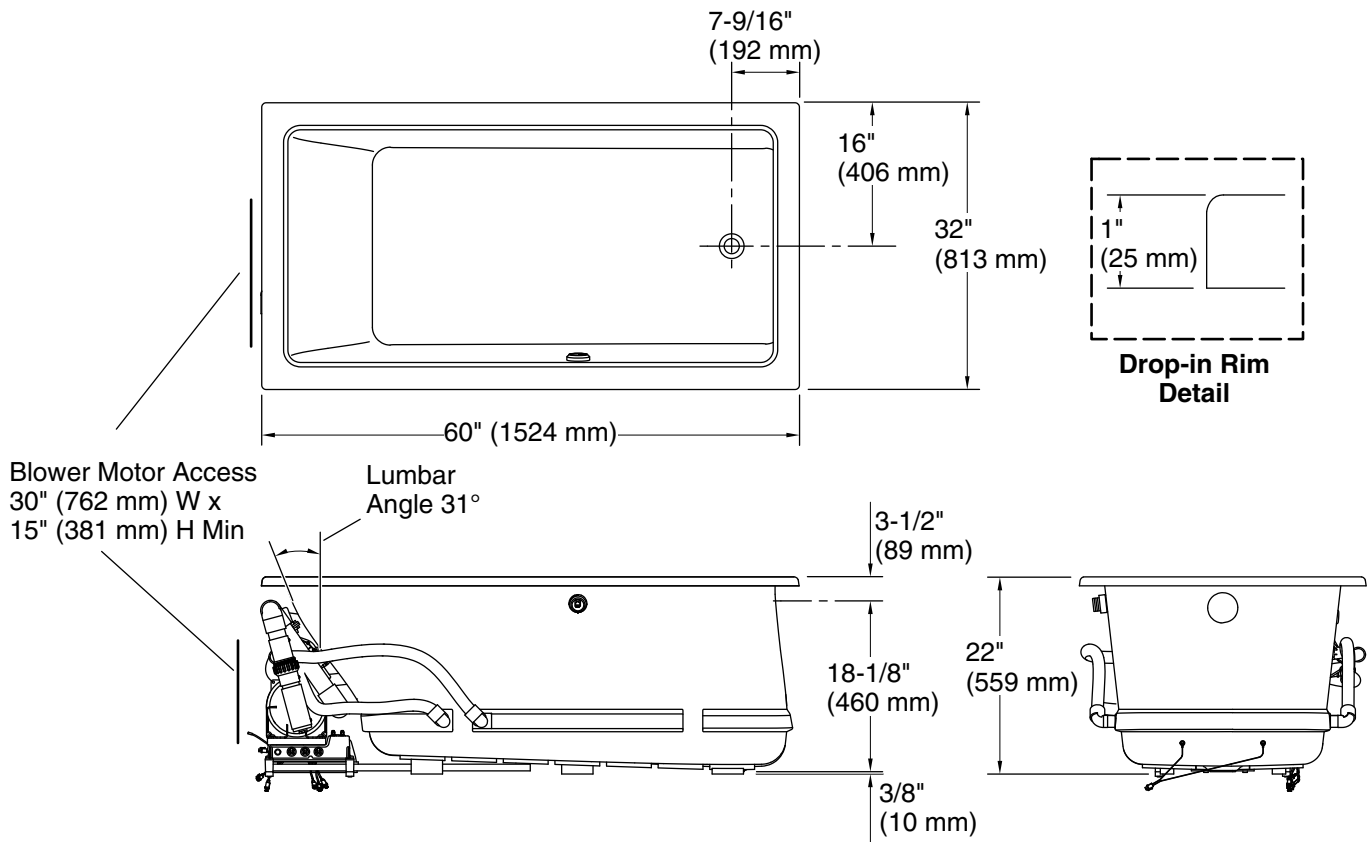

### Features

- Constructed of acrylic
- Drop-in or undermount installation
- Include 122 air jets, Zones of Control™ and variable-speed blower with integral heater
- Includes lighted multifunction keypad and floating remote control
- cUL and cUSPC certified
- Recommended drain assembly (P21932-00) and drain trim kit (P21930-00 or P21931-00) sold separately
- 60" (1524 mm) total length
- 32" (813 mm) total width
- 22" (559 mm) total height
- Optional under-mount installation kit (P50048-00-NA) sold separately

### Technical Information

All product dimensions are nominal.

Drain location: Center