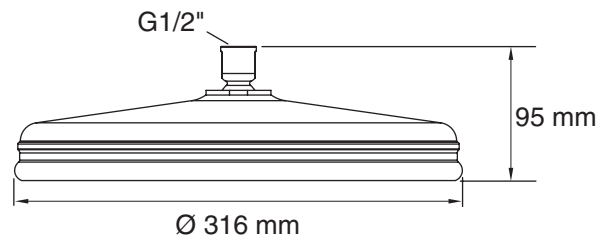

Traditional Round Rainhead

Product Description: Traditional Round Rainhead

Product Code: 13692D-CP, 13693D-CP
13694D-CP

Product Dimensions: 8" - Ø214 mm x H95 mm
10" - Ø265 mm x H95 mm
12" - Ø316 mm x H95 mm

THE BOLD LOOK
OF **KOHLER**®

Traditional Round Rainheads

Dimensions (mm)

13692D-CP - 8"

13693D-CP - 10"

13694D-CP - 12"

Kohler UK

Sales Tel: +44 (0) 844 571 0048 Fax: +44 (0) 844 571 1001