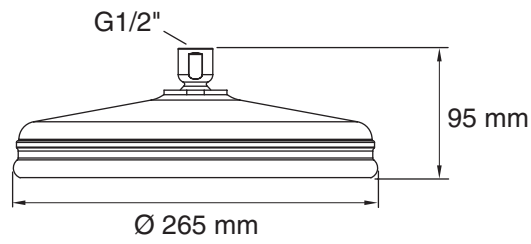

Traditional Round Rainhead

Product Description: Traditional Round Rainhead

Product Code: 13692D-CP, 13693D-CP
13694D-CP

Product Dimensions: 8" - Ø214 mm x H95 mm
10" - Ø265 mm x H95 mm
12" - Ø316 mm x H95 mm

THE BOLD LOOK
OF **KOHLER**®

Traditional Round Rainheads

Dimensions (mm)

13692D-CP - 8"

13693D-CP - 10"

13694D-CP - 12"

Kohler UK

Sales Tel: +44 (0) 844 571 0048 Fax: +44 (0) 844 571 1001