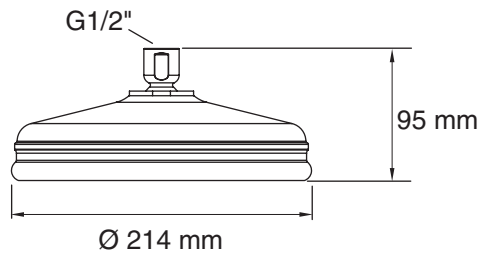

Traditional Round Rainhead

Product Description: Traditional Round Rainhead

Product Code: 13692D-CP, 13693D-CP
13694D-CP

Product Dimensions: 8" - Ø214 mm x H95 mm
10" - Ø265 mm x H95 mm
12" - Ø316 mm x H95 mm

THE BOLD LOOK
OF **KOHLER**®

Traditional Round Rainheads

Dimensions (mm)

13692D-CP - 8"

13693D-CP - 10"

13694D-CP - 12"

Kohler UK

Sales Tel: +44 (0) 844 571 0048 Fax: +44 (0) 844 571 1001