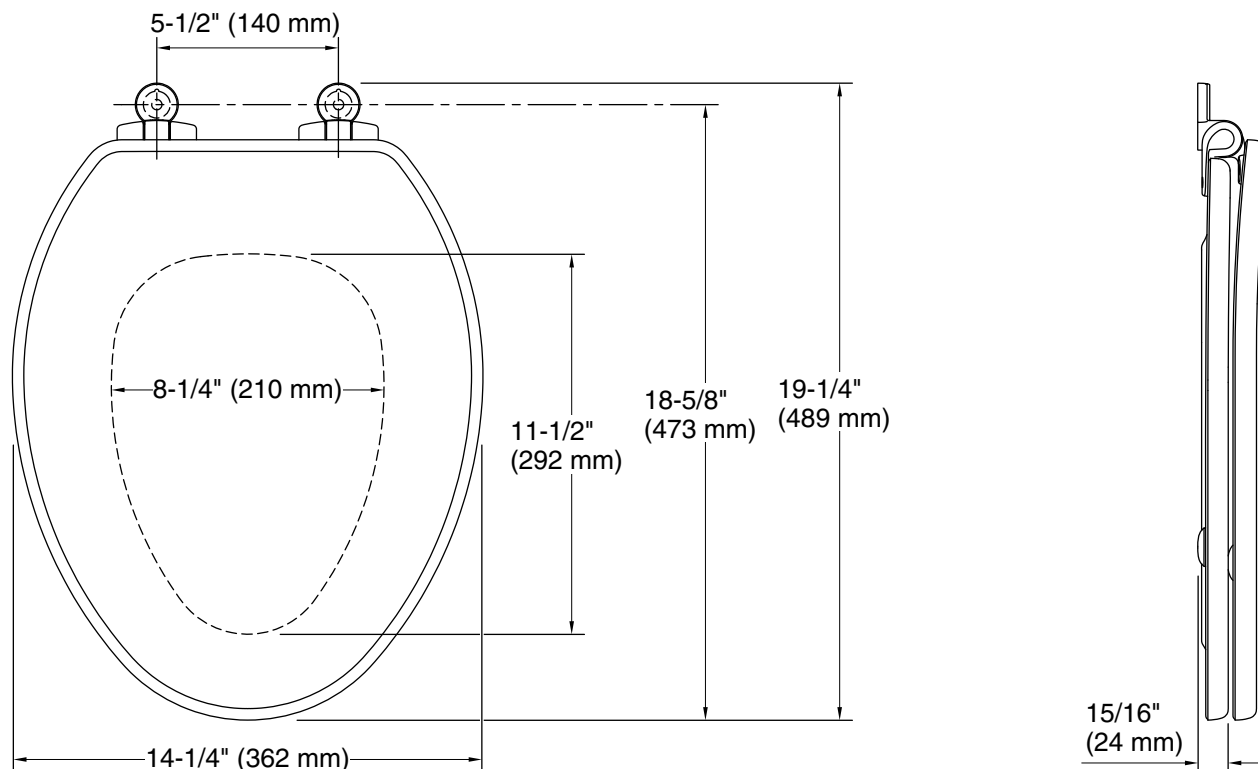

Technical Information

All product dimensions are nominal.

Seat shape type: Elongated
Seat front type: Closed-front
Seat hinge type: Check
Seat-mounting holes: 5-1/2" (140 mm)

Pressure/fixture Supply Requirements

Notes

Install this product according to the installation instructions.