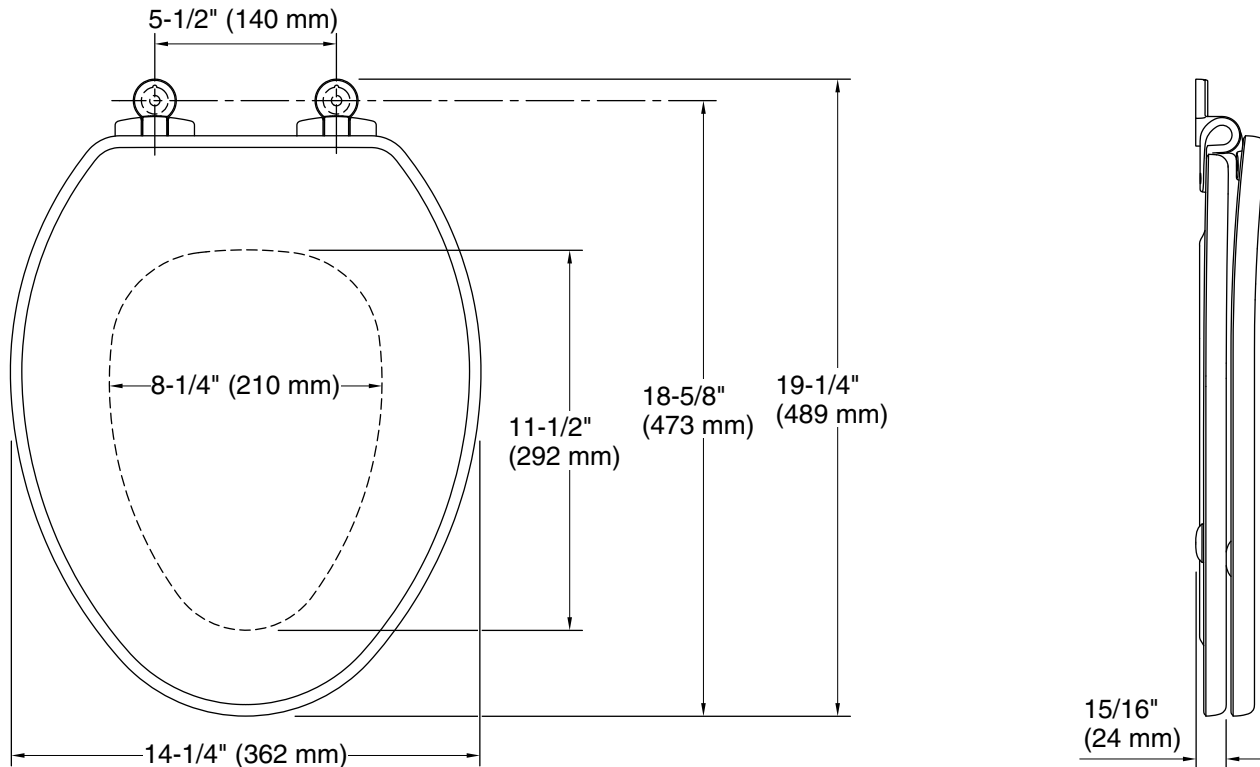

KALLISTA

KALLISTA
Toilet Seat
P70313-BN

Technical Information

All product dimensions are nominal.

Seat shape type: Elongated
Seat front type: Closed-front
Seat hinge type: Check
Seat-mounting holes: 5-1/2" (140 mm)