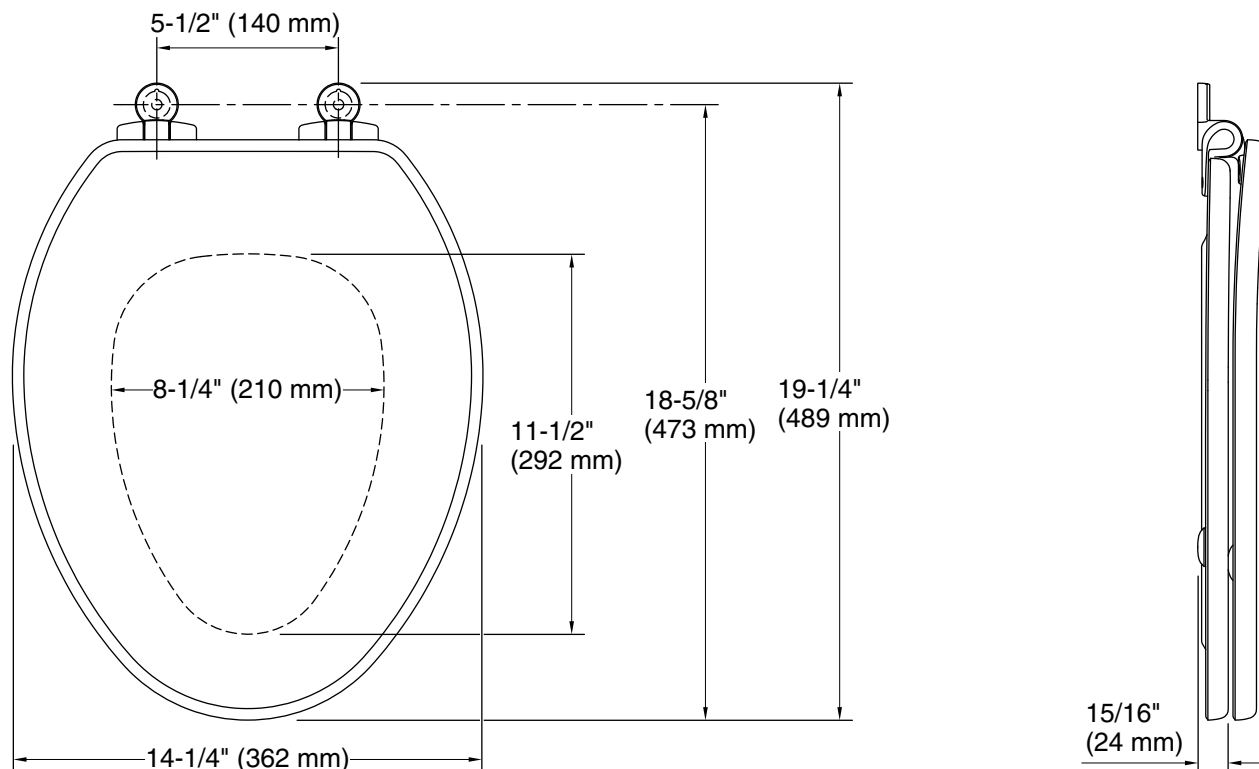

Technical Information

All product dimensions are nominal.

Seat shape type: Elongated
Seat front type: Closed-front
Seat hinge type: Check
Seat-mounting holes: 5-1/2" (140 mm)

Pressure/fixture Supply Requirements

Notes

Install this product according to the installation instructions.