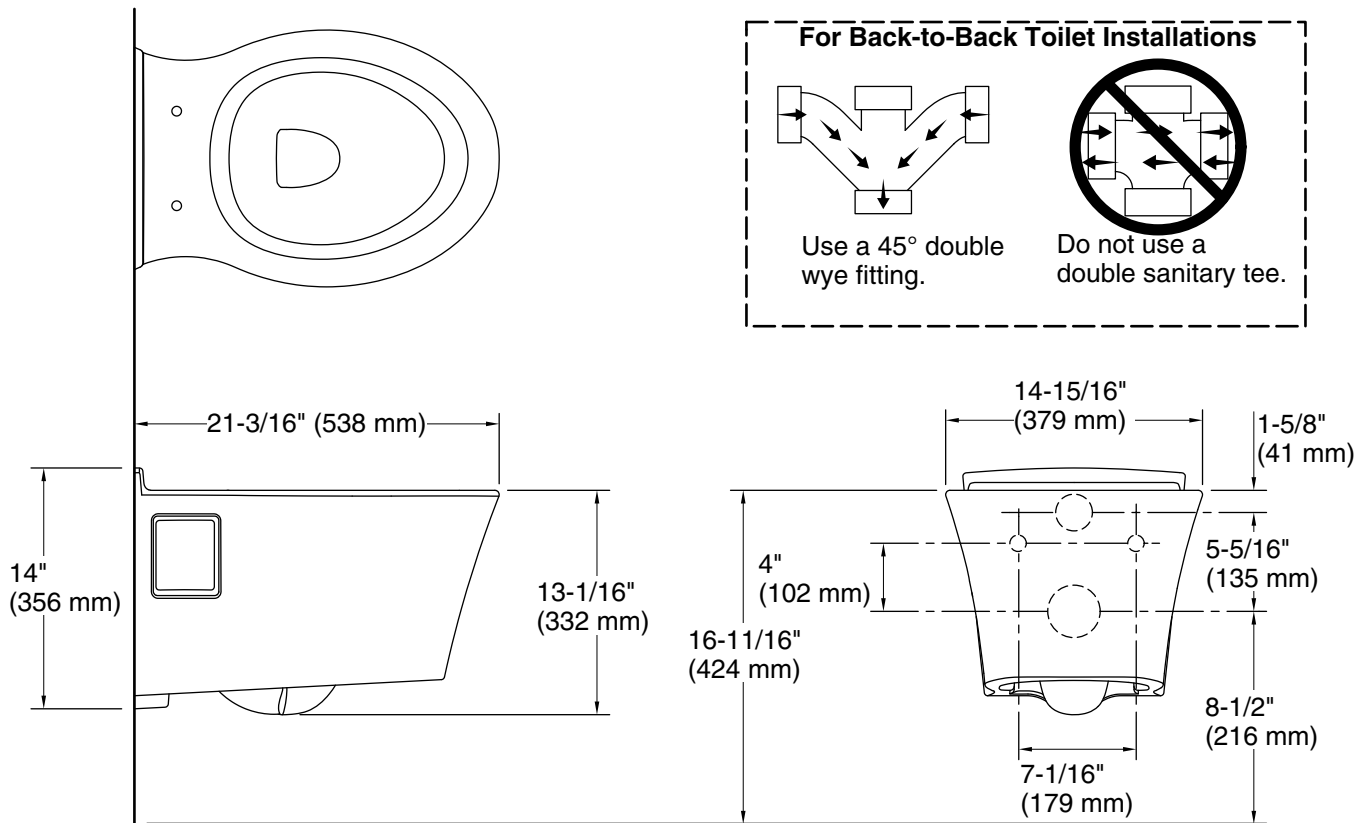

Technical Information

All product dimensions are nominal.

Toilet type: Wall-mount
Waste Outlet: Wall

Notes

Install this product according to the installation instructions.