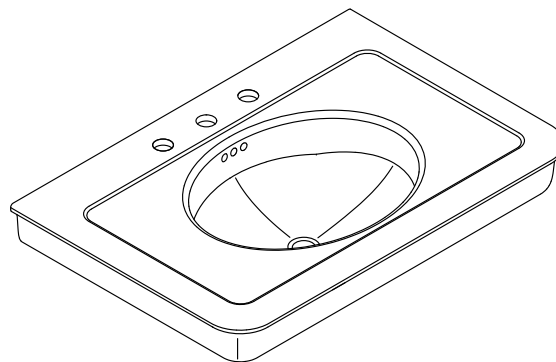

KALLISTA®

Tuxedo® by Barbara Barry
Tuxedo® Lavatory
P72038-00

Features

- Constructed for 8" (203 mm) widespread sink faucet installation
- 32" (813 mm) total width
- 21-9/16" (548 mm) total length

Required Products/Accessories

P72039-00 Pedestal for Sink

Codes/Standards

None Applicable

KALLISTA® Five-Year Limited Warranty

See website for detailed warranty information.

Available Colors/Finishes

Color tiles intended for reference only.

Color	Code	Description

	0	Stucco White