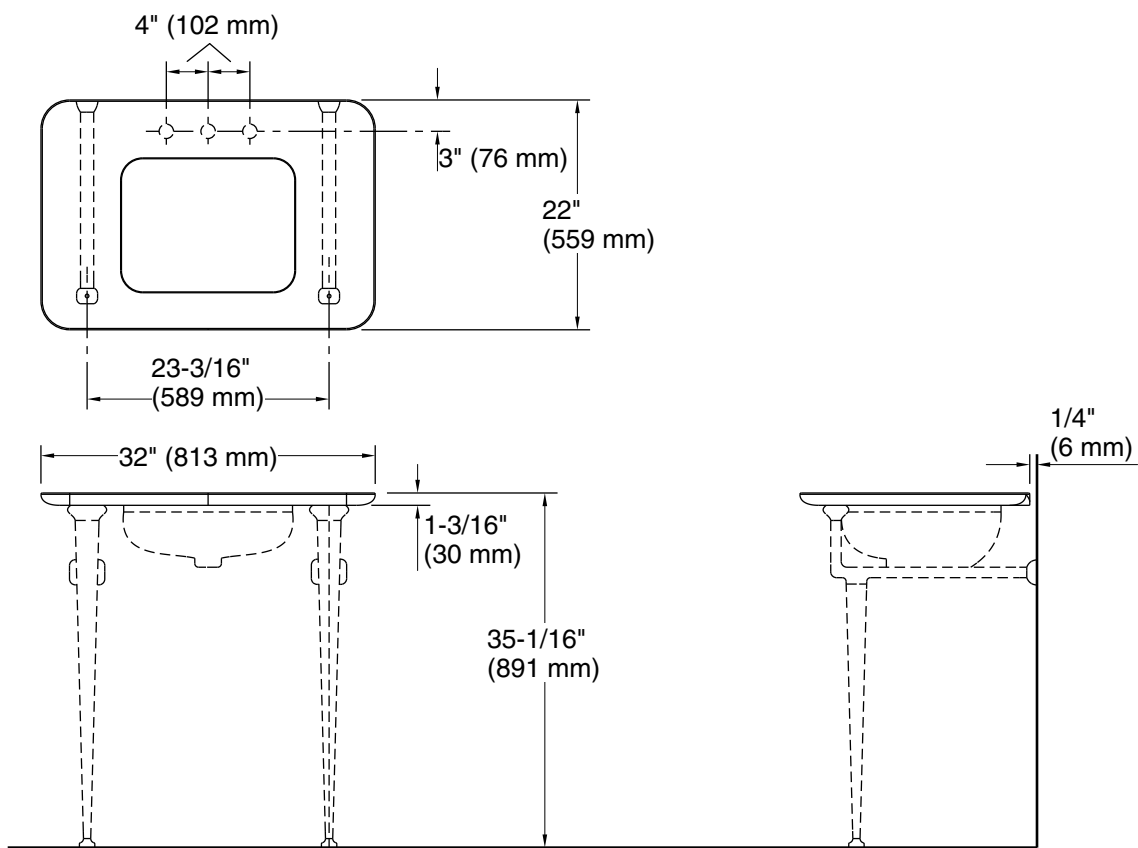

## Features

- Constructed of marble
- With knock-out holes for 8" (203 mm) widespread sink faucet or single control sink faucet option
- 32" (813 mm) total width
- 22" (559 mm) total length
- 1-3/16" (30 mm) total height
- Required console legs (P77618-00) sold separately
- Pairs with P74234-WO-0 under-mount sink

## Technical Information

All product dimensions are nominal.

Basin configuration:	Single Bowl
Center(s):	8" (203 mm)
Bowl area (Basin #1):	Length: 16-9/16" (421 mm) Width: 12-3/4" (324 mm)
Number of deck holes:	3