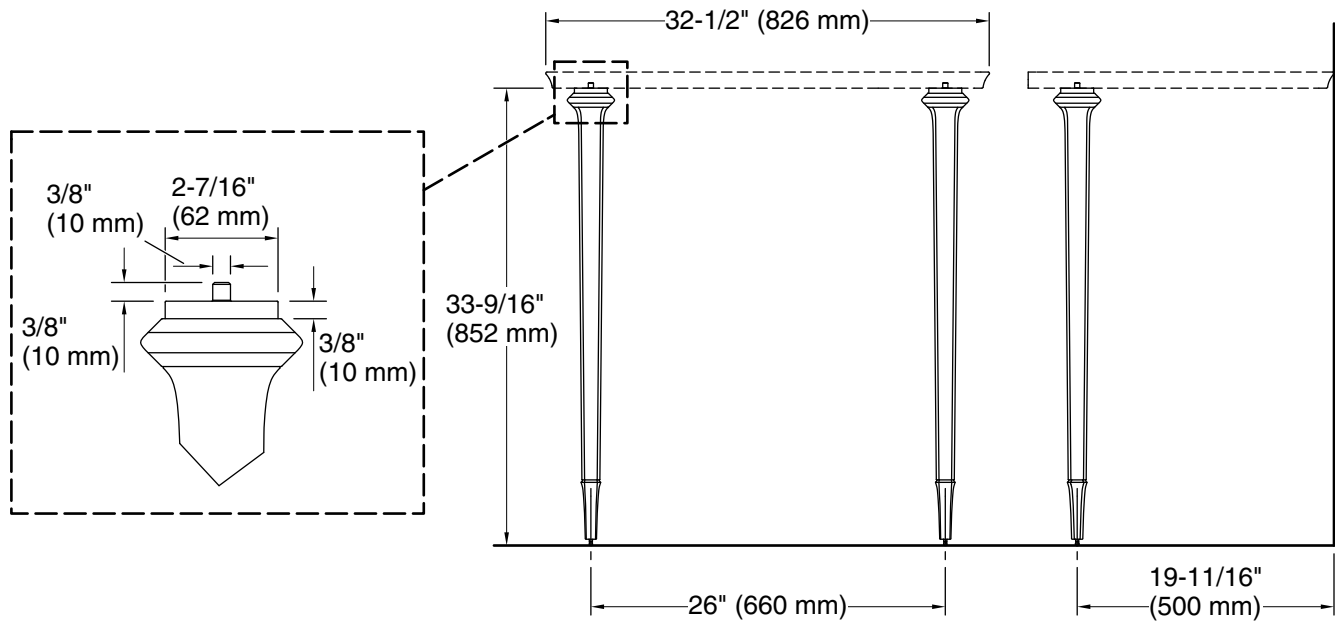

KALLISTA®

Script® by KALLISTA
Console table leg
P74242-BN

Features

- High-quality solid-brass construction for durability and reliability
- Sold individually
- 33-9/16" (851 mm) height
- Console table top (P74243-00) sold separately

	BN	Brushed Nickel
---	----	----------------

Technical Information

All product dimensions are nominal.

Material: Brass

Notes

Install this product according to the installation instructions.