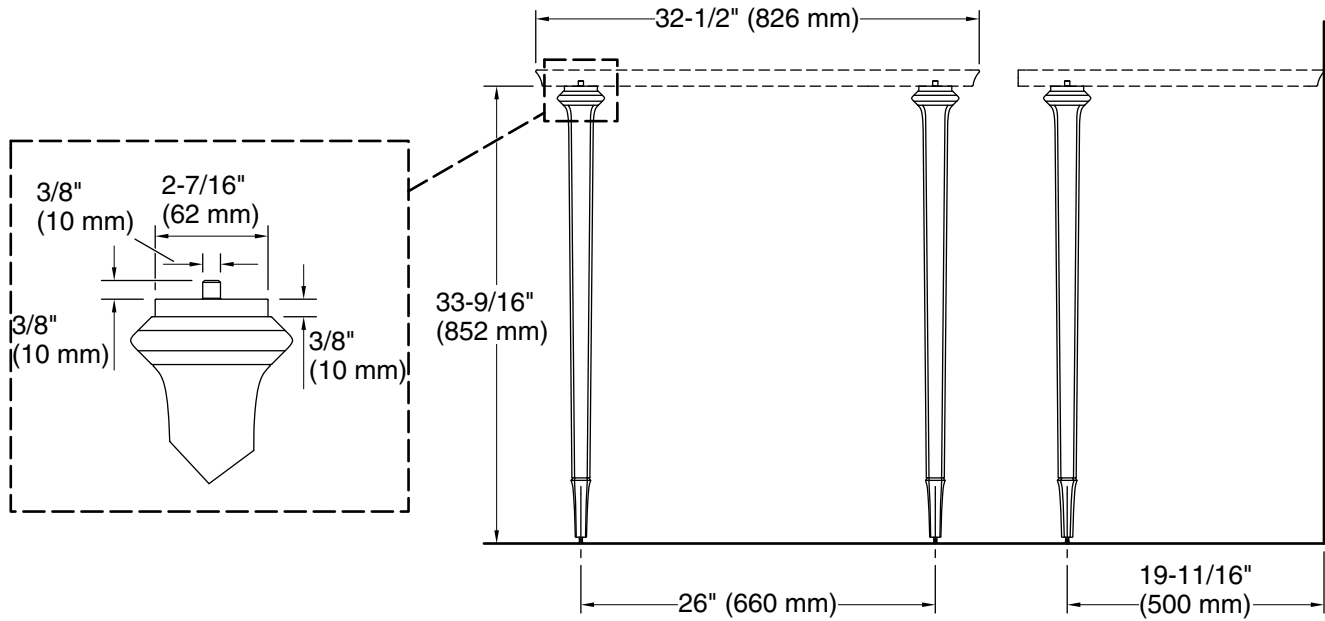

Features

- A selection of products within this collection is in stock and ready to ship. Please visit kallista.com/resources/#ReadyToShip for the complete list of Ready-to-Ship products and finishes
- High-quality solid-brass construction for durability and reliability
- Sold individually
- 33-9/16" (851 mm) height
- Console table top (P74243-00) sold separately

	SN	Polished Nickel
---	----	-----------------

Technical Information

All product dimensions are nominal.

Material: Brass