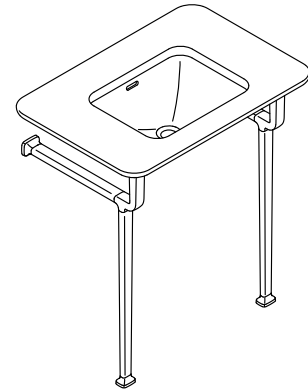

Features

- Ready-to-Ship (RTS) Program, in-stock and ready for immediate shipment: Polished Chrome (CP), Nickel Silver (AD)
- High-quality solid metal construction for durability and reliability
- Sold individually
- Integrated towel bar
- 33-7/8" (860 mm) height
- Console table top (P74061-00) sold separately

Recommended Products/Accessories

P74061-00
P74234-WO
P21688-00 Bottle Trap (Qty 2)
P21638-00
P21639-00
P21640-00
P21644-00 Valve Shroud
P24700-LV
P24703-LV
P50060-00

Codes/Standards

None Applicable

KALLISTA® Five-Year Limited Warranty