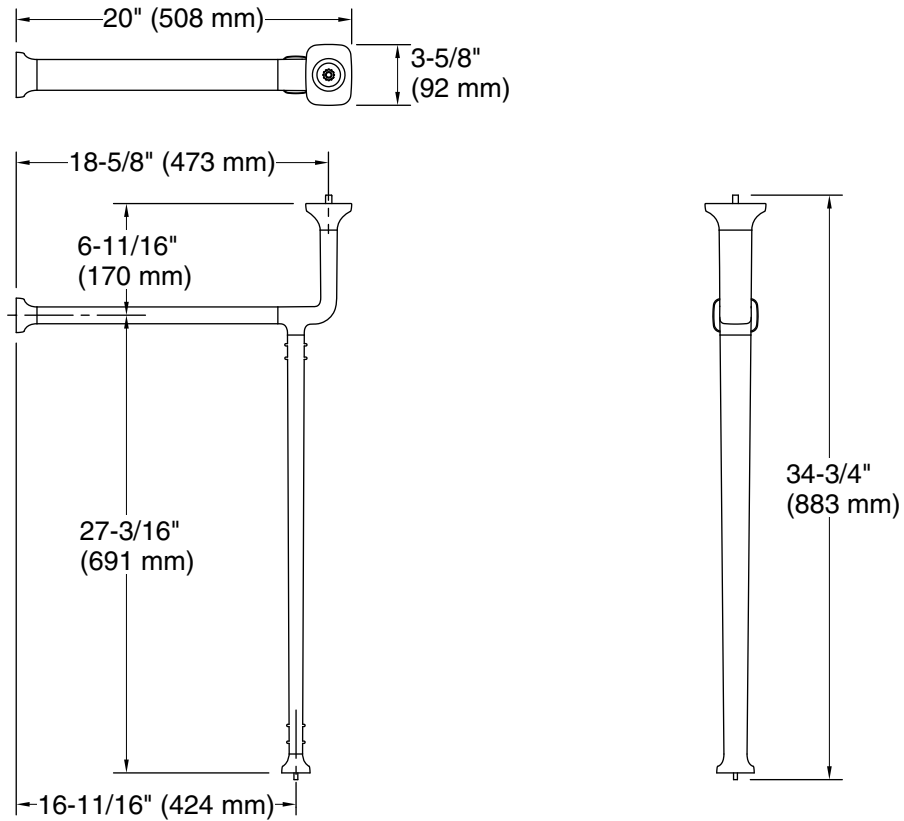

Features

- Ready-to-Ship (RTS) Program, in-stock and ready for immediate shipment: Polished Chrome (CP), Nickel Silver (AD)
- High-quality solid metal construction for durability and reliability
- Sold individually
- Integrated towel bar
- 33-7/8" (860 mm) height
- Console table top (P74061-00) sold separately

KALLISTA®

Per Se® by KALLISTA
Console Leg
P77618-00

Technical Information

All product dimensions are nominal.

1-888-4-KALLISTA (1-888-452-5547)

Kallista reserves the right to make revisions without notice to product specifications.