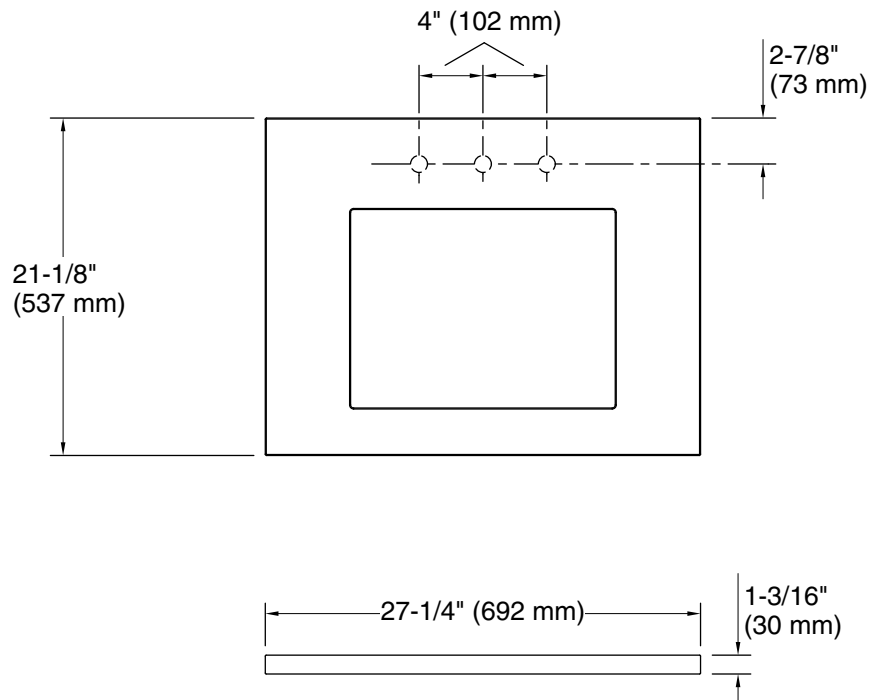

Features

- Constructed of marble
- With knock-out holes for 8" (203 mm) widespread sink faucet or single control sink faucet option
- 27-1/4" (692 mm) total width
- 21-1/8" (537 mm) total length
- 1-3/16" (30 mm) total height
- Pairs with P74236-WO-0 under-mount sink

Color tiles intended for reference only.

Color	Code	Description
-------	------	-------------

GM	Marmo Grigio
----	--------------

Technical Information

All product dimensions are nominal.

Basin configuration:	Single Bowl
Center(s):	8" (203 mm)
Bowl area (Basin #1):	Length: 16-9/16" (421 mm) Width: 12-7/16" (316 mm)
Number of deck holes:	3