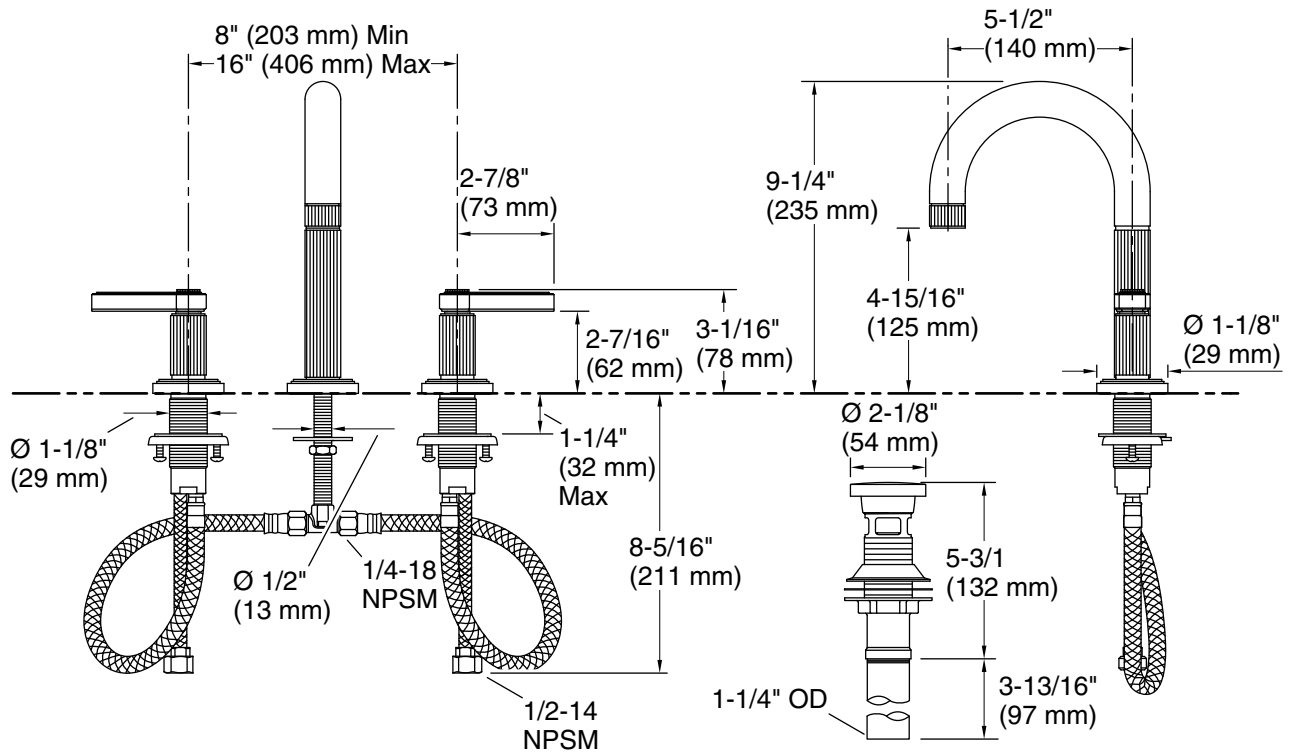

## Features

- High-quality solid-brass construction for durability and reliability
- Widespread sink faucet for 8" – 16" (203 – 406 mm) centers
- 1.2 gpm (4.5 lpm) maximum flow rate
- Spout reach is 5-1/2" (140 mm)
- Includes soft-touch drain
- Laminar flow

## Technical Information

All product dimensions are nominal.

Faucet flow rate: 1.2 gal/min (4.5 l/min)

Drain included: Yes

Drain with overflow: Yes

Spout:

Spout reach: 5-1/2" (140 mm)