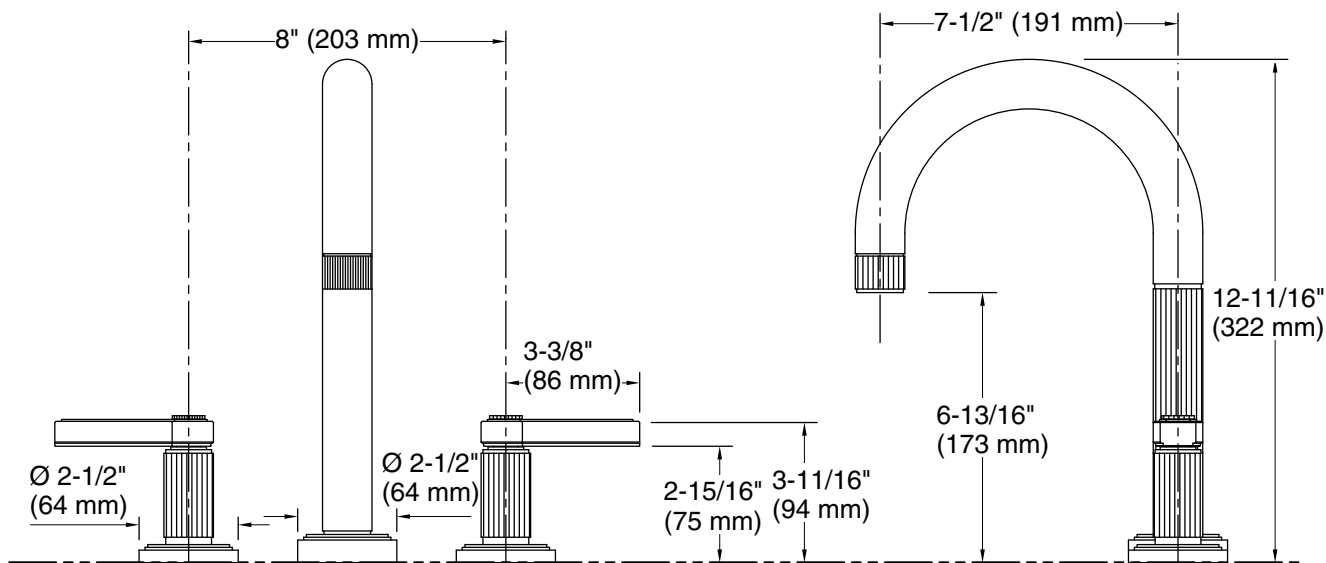

KALLISTA®

Vir Stil® by Laura Kirar Deck-Mount Bath Faucet, Lever Handles P80236-LV

Features

- High-quality solid-brass construction for durability and reliability
- Widespread bath faucet for 8" (203 mm) - 26" (660 mm) centers
- Required rough-in sold separately (P19303-00-NA)
- Diverter, handshower, and handshower trim sold separately
- Spout reach is 7-1/2" (191 mm)

KALLISTA®

Vir Stil® by Laura Kirar Deck-Mount Bath Faucet, Lever Handles P80236-LV

Technical Information

All product dimensions are nominal.

Faucet flow rate: 2.2 gal/min (8.3 l/min)

Drain included: No

Spout:

Spout reach: 7-1/2" (191 mm)

Notes

Install this product according to the installation instructions.

ADA, OBC, CSA B651 compliant when installed to the specific requirements of these regulations.