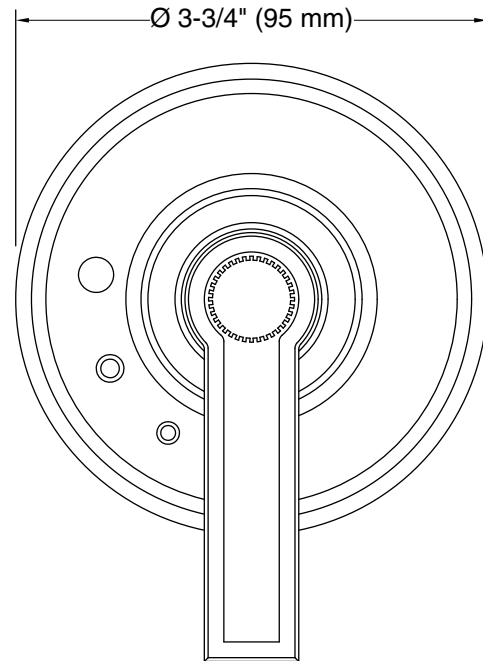

KALLISTA®

Vir Stil® by Laura Kirar
Volume control trim
P80241-LV

Technical Information

All product dimensions are nominal.

Drain included: No

Notes

Install this product according to the installation instructions.

ADA, OBC, CSA B651 compliant when installed to the specific requirements of these regulations.