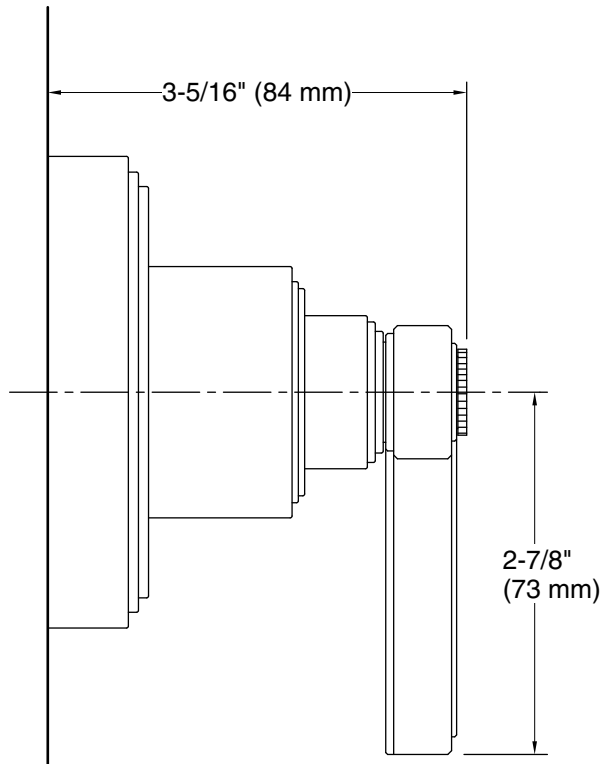

KALLISTA®

Vir Stil® by Laura Kirar
Volume control trim
P80241-LV

Technical Information

All product dimensions are nominal.

Drain included: No

Notes

Install this product according to the installation instructions.

ADA, OBC, CSA B651 compliant when installed to the specific requirements of these regulations.