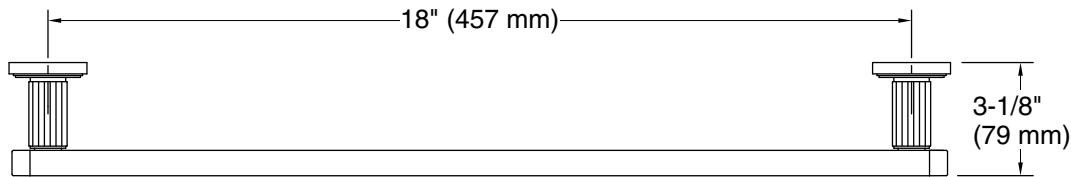

KALLISTA®

Vir Stil® by Laura Kirar
Towel Bar, 18"
P80245-00

Features

- High-quality solid metal construction for durability and reliability

Installation

- Includes hex wrench for installation

Recommended Products/Accessories

Technical Information

All product dimensions are nominal.

Material: Brass

Notes

Install this product according to the installation instructions.