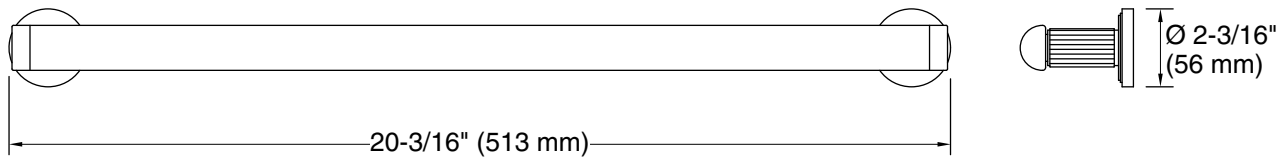

KALLISTA®

Vir Stil® by Laura Kirar
Towel Bar, 18"
P80245-00

Features

- High-quality solid metal construction for durability and reliability

Installation

- Includes hex wrench for installation

Recommended Products/Accessories

Technical Information

All product dimensions are nominal.

Material: Brass

Notes

Install this product according to the installation instructions.