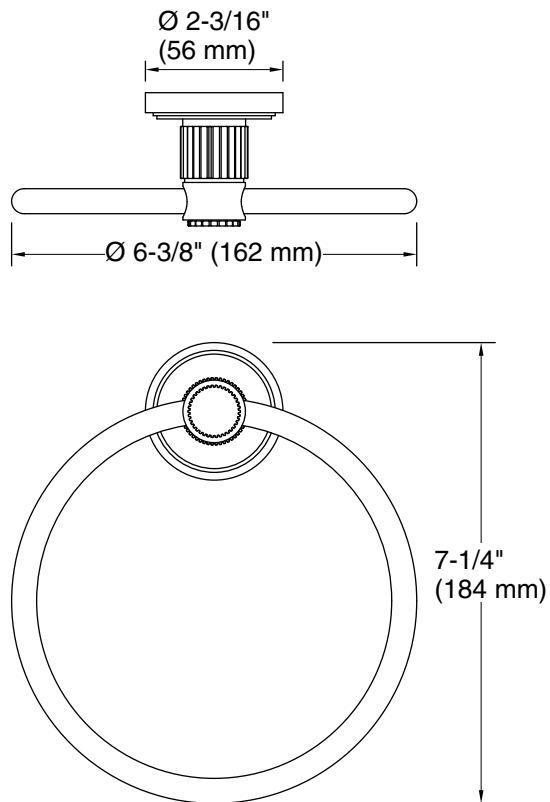

Recommended Products/Accessories

P80234-LV Sink faucet, arch spout, lever handles

P80240-LV Thermostatic trim

P80273-00 Freestanding Bath Faucet, Less Handshower

Codes/Standards

None Applicable

KALLISTA® Five-Year Limited Warranty

KALLISTA®

Vir Stil® by Laura Kirar

Towel Ring

P80246-00

Technical Information

All product dimensions are nominal.

Material: Brass

Notes