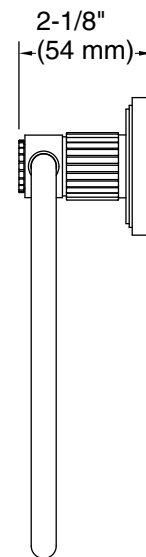

KALLISTA®

Vir Stil® by Laura Kirar

Towel Ring

P80246-00

Features

- High-quality solid-brass construction for durability and reliability

Installation

- Includes hex wrench for installation

Recommended Products/Accessories

P80234-LV Sink faucet, arch spout, lever handles

P80240-LV Thermostatic trim

P80273-00 Freestanding Bath Faucet, Less Handshower

Codes/Standards

None Applicable

KALLISTA® Five-Year Limited Warranty

See website for detailed warranty information.

Available Colors/Finishes

Color tiles intended for reference only.

| Color | Code | Description |
|---|------|---------------------|
|  | CP | Polished Chrome |
|  | BN | Brushed Nickel |
|  | SN | Polished Nickel |
|  | BAF | Brushed French Gold |

KALLISTA®

Vir Stil® by Laura Kirar

Towel Ring

P80246-00

Technical Information

All product dimensions are nominal.

Material: Brass

Notes