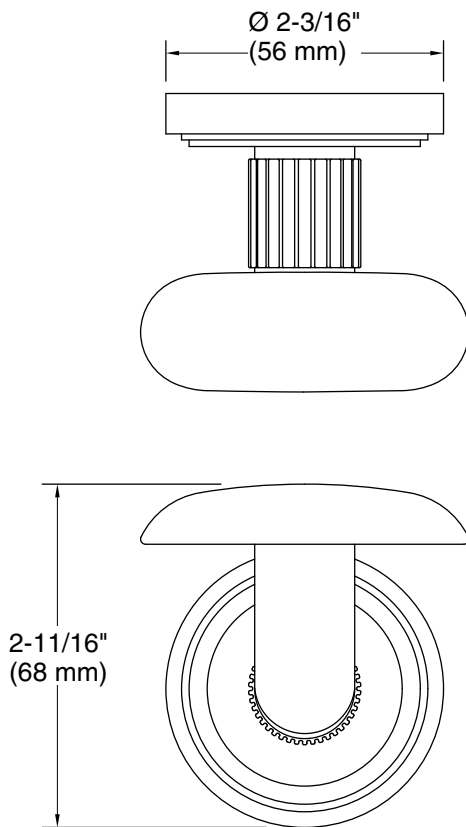

KALLISTA®

Vir Stil® by Laura Kirar

Hook

P80247-00

Technical Information

All product dimensions are nominal.

Material: Brass

Notes