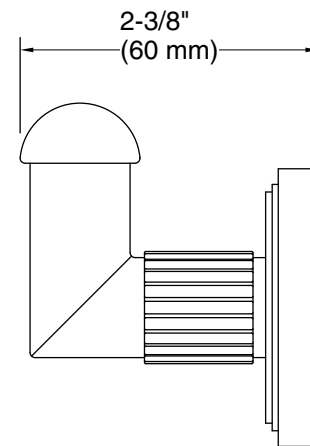

KALLISTA®

Vir Stil® by Laura Kirar

Hook

P80247-00

Technical Information

All product dimensions are nominal.

Material: Brass

Notes