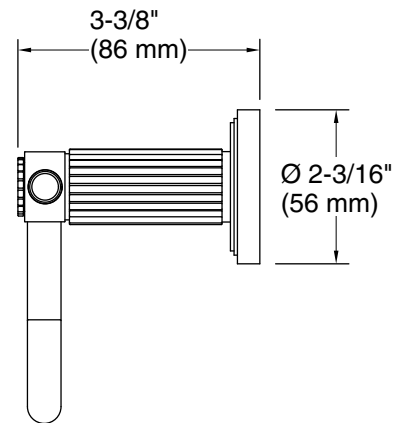

KALLISTA®

Vir Stil® by Laura Kirar
Toilet Paper Holder
P80248-00

Features

- High-quality solid-brass construction for durability and reliability

Installation

- Includes hex wrench for installation

Recommended Products/Accessories

P70300-00 Two-Piece High-Performance Toilet, Less Seat
P80234-LV Sink faucet, arch spout, lever handles
P80240-LV Thermostatic trim
P80244-00 Towel Bar, 24"

Codes/Standards

None Applicable

KALLISTA® Five-Year Limited Warranty

KALLISTA.

Vir Stil® by Laura Kirar
Toilet Paper Holder
P80248-00

Technical Information

All product dimensions are nominal.

Material: Brass

Notes

Install this product according to the installation instructions.