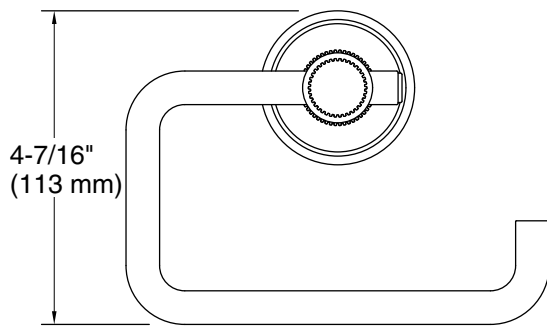

P70300-00 Two-Piece High-Performance Toilet, Less Seat
P80234-LV Sink faucet, arch spout, lever handles
P80240-LV Thermostatic trim
P80244-00 Towel Bar, 24"

Codes/Standards

None Applicable

KALLISTA® Five-Year Limited Warranty

KALLISTA.

Vir Stil® by Laura Kirar
Toilet Paper Holder
P80248-00

Technical Information

All product dimensions are nominal.

Material: Brass

Notes

Install this product according to the installation instructions.