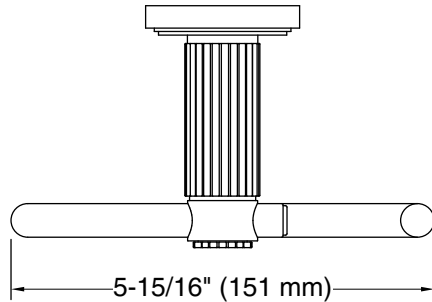

KALLISTA®

Vir Stil® by Laura Kirar
Toilet Paper Holder
P80248-00

Features

- High-quality solid-brass construction for durability and reliability

Installation

- Includes hex wrench for installation

Recommended Products/Accessories

P70300-00 Two-Piece High-Performance Toilet, Less Seat
P80234-LV Sink faucet, arch spout, lever handles
P80240-LV Thermostatic trim
P80244-00 Towel Bar, 24"

Codes/Standards

None Applicable

KALLISTA® Five-Year Limited Warranty

KALLISTA.

Vir Stil® by Laura Kirar
Toilet Paper Holder
P80248-00

Technical Information

All product dimensions are nominal.

Material: Brass

Notes

Install this product according to the installation instructions.