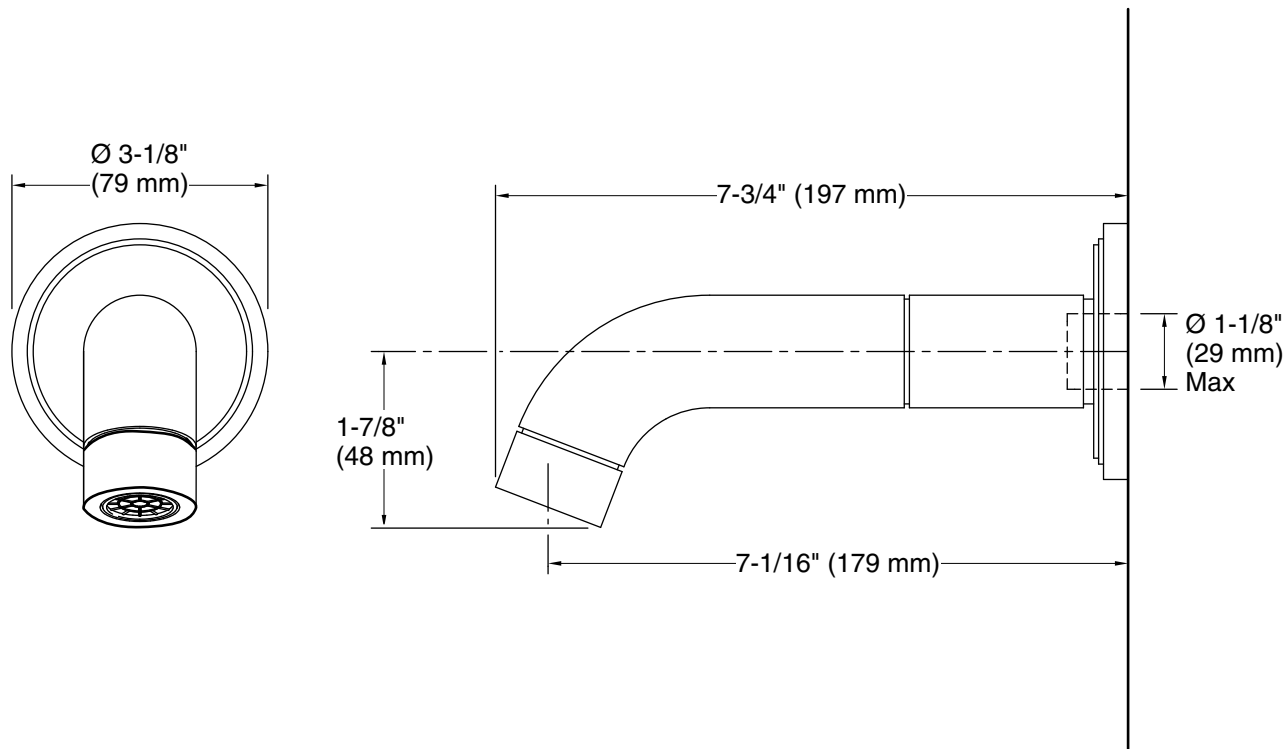

KALLISTA®

Vir Stil® Minimal by Laura Kirar Wall-Mount Bath Spout P80253-00

Features

- High-quality solid-brass construction for durability and reliability
- Spout reach is 7-1/16" (179 mm)

Recommended Products/Accessories

- P80249-LV Sink faucet, arch spout, lever handles
- P80262-00 Towel Bar, 24"
- P50047-00 Small Rectangular Bathtub
- P25656-00 Handshower with Hose

Codes/Standards

ASME A112.18.1/CSA B125.1

KALLISTA® Five-Year Limited Warranty

KALLISTA.

Vir Stil® Minimal by Laura Kirar
Wall-Mount Bath Spout
P80253-00

Technical Information

All product dimensions are nominal.

Drain included: No

Spout:

Spout reach: $7\text{-}1/16"$ (180 mm)

Notes