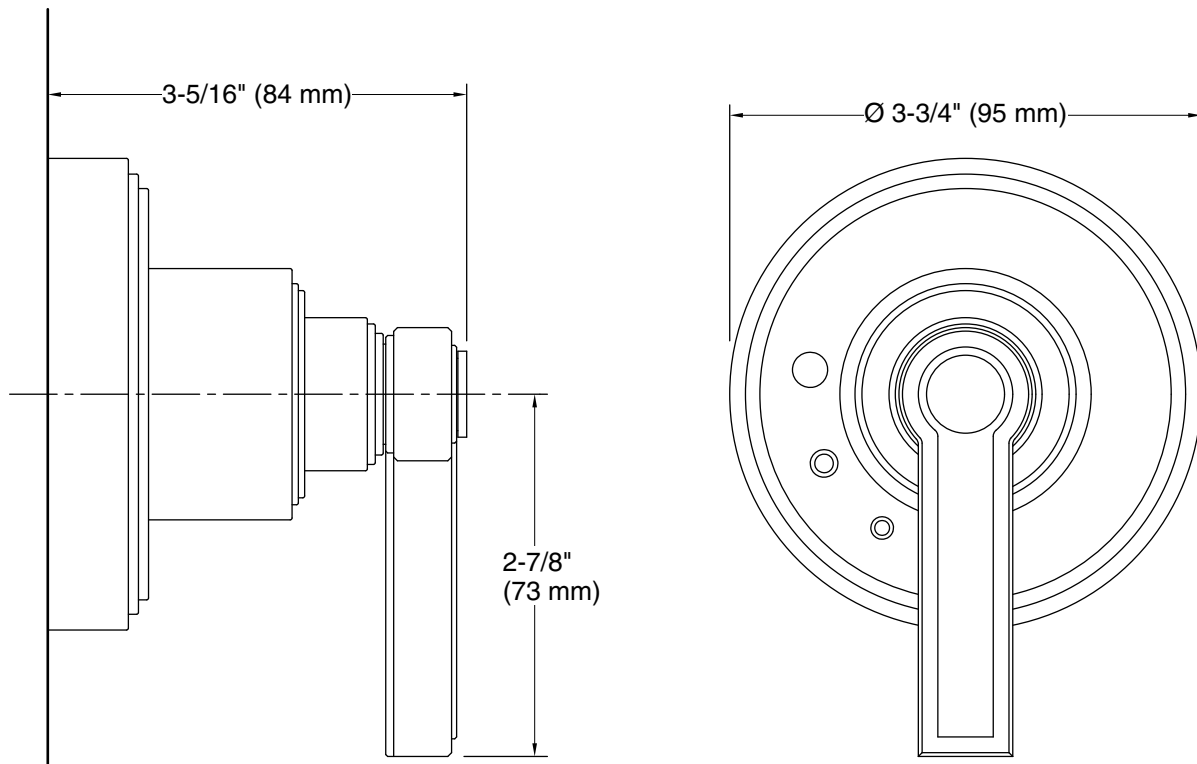

KALLISTA®

Vir Stil® Minimal by Laura Kirar
Volume control trim
P80256-LV

Technical Information

All product dimensions are nominal.

Drain included: No

Notes

Install this product according to the installation instructions.