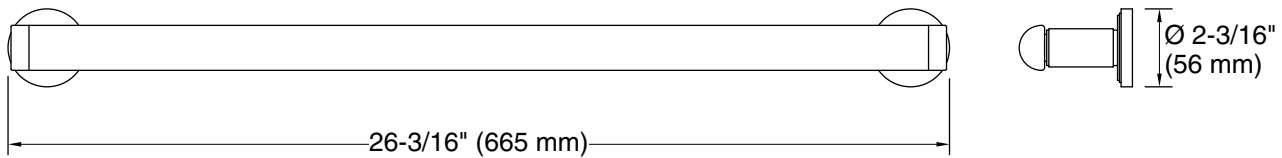

KALLISTA®

Vir Stil® Minimal by Laura Kirar
Towel Bar, 24"
P80262-00

Features

- High-quality solid metal construction for durability and reliability

Installation

- Includes hex wrench for installation

Recommended Products/Accessories

Technical Information

All product dimensions are nominal.

Material: Brass

Notes

Install this product according to the installation instructions.