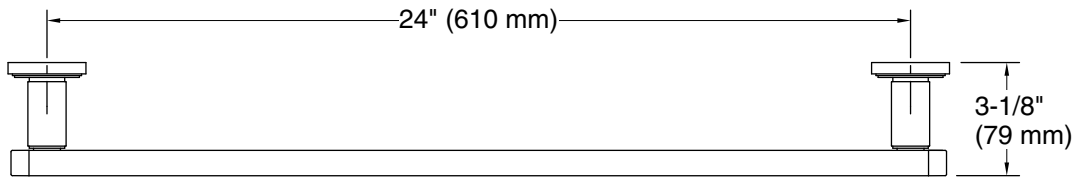

KALLISTA®

Vir Stil® Minimal by Laura Kirar
Towel Bar, 24"
P80262-00

Features

- High-quality solid metal construction for durability and reliability

Installation

- Includes hex wrench for installation

Recommended Products/Accessories

Technical Information

All product dimensions are nominal.

Material: Brass

Notes

Install this product according to the installation instructions.