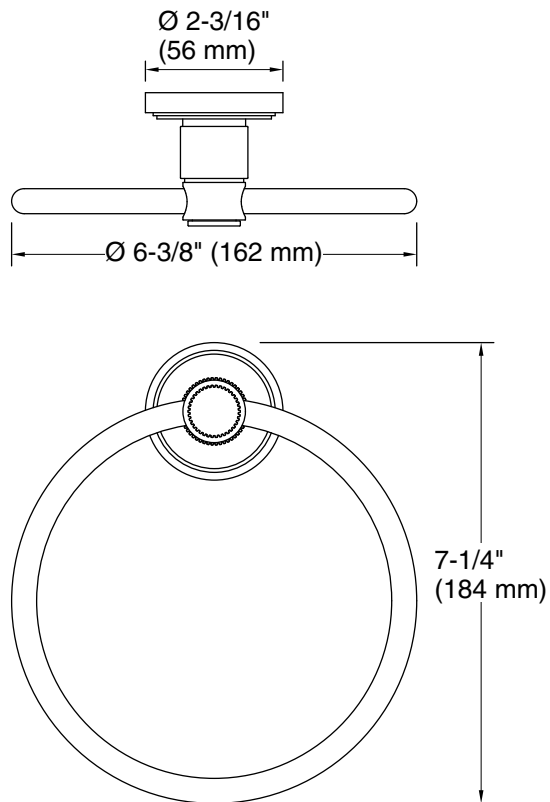

Features

- High-quality solid-brass construction for durability and reliability

Installation

- Includes hex wrench for installation

Recommended Products/Accessories

P80249-LV Sink faucet, arch spout, lever handles

P80262-00 Towel Bar, 24"

P80255-LV Thermostatic trim

Codes/Standards

None Applicable

KALLISTA® Five-Year Limited Warranty

See website for detailed warranty information.

Available Colors/Finishes

Color tiles intended for reference only.

Color	Code	Description
	CP	Polished Chrome
	SN	Polished Nickel
	BAF	Brushed French Gold
	BN	Brushed Nickel

KALLISTA

Vir Stil® Minimal by Laura Kirar

Towel Ring

P80264-00

Technical Information

All product dimensions are nominal.