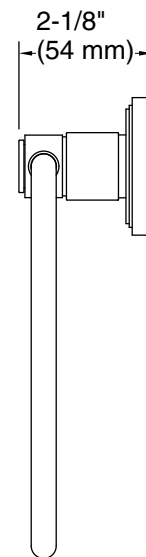

Features

- High-quality solid-brass construction for durability and reliability

Installation

- Includes hex wrench for installation

Recommended Products/Accessories

P80249-LV Sink faucet, arch spout, lever handles

P80262-00 Towel Bar, 24"

P80255-LV Thermostatic trim

Codes/Standards

None Applicable

KALLISTA® Five-Year Limited Warranty

See website for detailed warranty information.

Available Colors/Finishes

Color tiles intended for reference only.

Color	Code	Description
	CP	Polished Chrome
	SN	Polished Nickel
	BAF	Brushed French Gold
	BN	Brushed Nickel

KALLISTA

Vir Stil® Minimal by Laura Kirar

Towel Ring

P80264-00

Technical Information

All product dimensions are nominal.