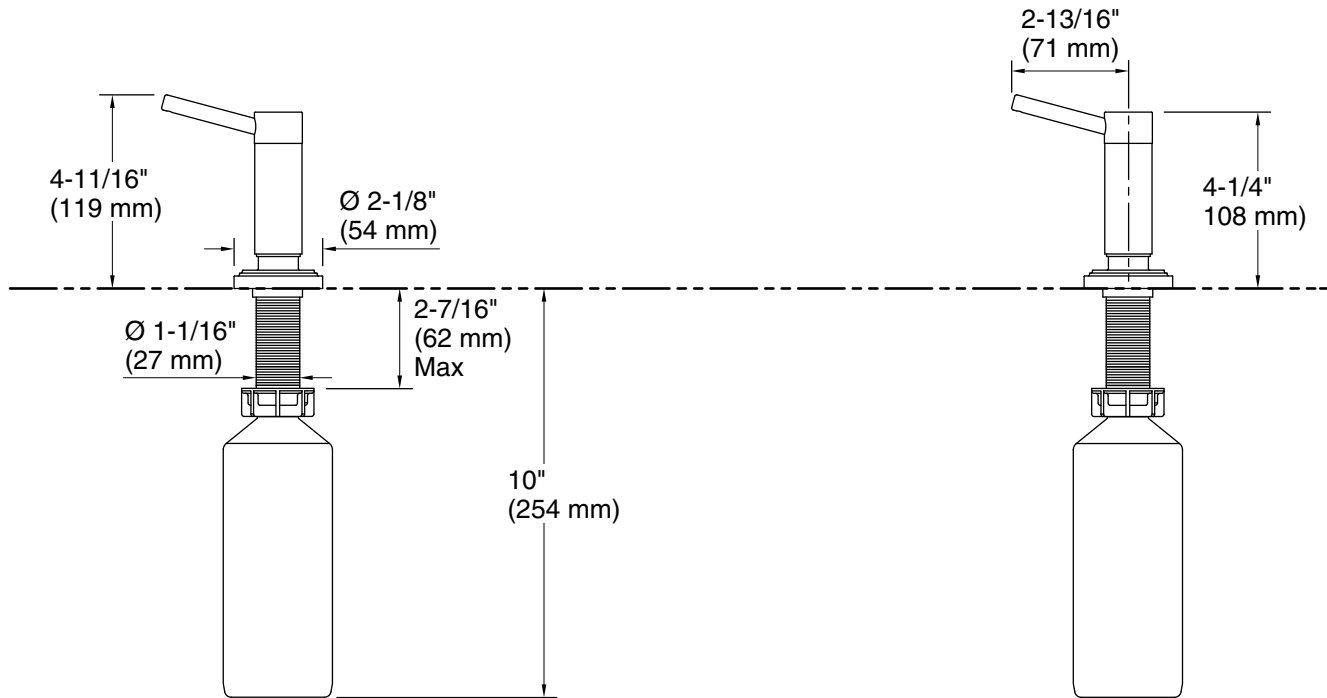

KALLISTA®

Foundations by KALLISTA Transitional soap/lotion dispenser P80271-00

Features

- High-quality solid-brass construction for durability and reliability
- Single-hole mounting allows for less counter clutter
- Complements the Vir Stil® Minimal collection

Technical Information

All product dimensions are nominal.

Material: Brass