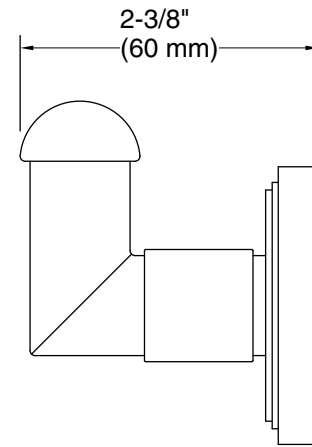

P80249-LV Sink faucet, arch spout, lever handles
P80262-00 Towel Bar, 24"
P24942-00 Transitional Showerhead with Arm

Codes/Standards

None Applicable

KALLISTA® Five-Year Limited Warranty

See website for detailed warranty information.

Hook
P80286-00

Technical Information

All product dimensions are nominal.

Material: Brass

Notes

Install this product according to the installation instructions.