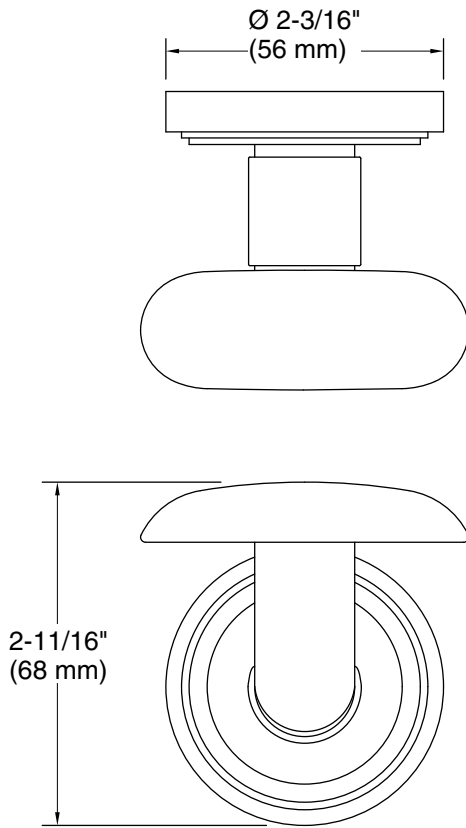

P80249-LV Sink faucet, arch spout, lever handles
P80262-00 Towel Bar, 24"
P24942-00 Transitional Showerhead with Arm

Codes/Standards

None Applicable

KALLISTA® Five-Year Limited Warranty

See website for detailed warranty information.

Hook
P80286-00

Technical Information

All product dimensions are nominal.

Material: Brass

Notes

Install this product according to the installation instructions.