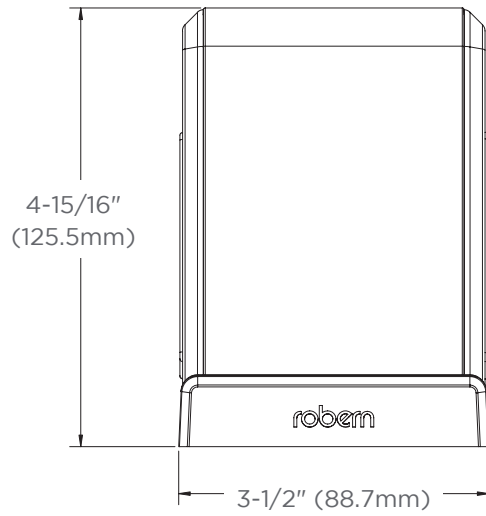

Dimensions

Width: 3-1/2" (88.7mm)
 Height: 4-15/16" (125.5mm)
 Depth: 3-11/16" (93.6mm)

Compatibility

- PL PORTRAY

Electrical Installation (Where applicable)

- 120 VAC 60HZ 20A
- 1/2" conduit (ø 7/8" actual) electrical knockout
- Field wire location as shown on PL PORTRAY cabinet Spec Sheets

Left Side View

Front View

Right Side View