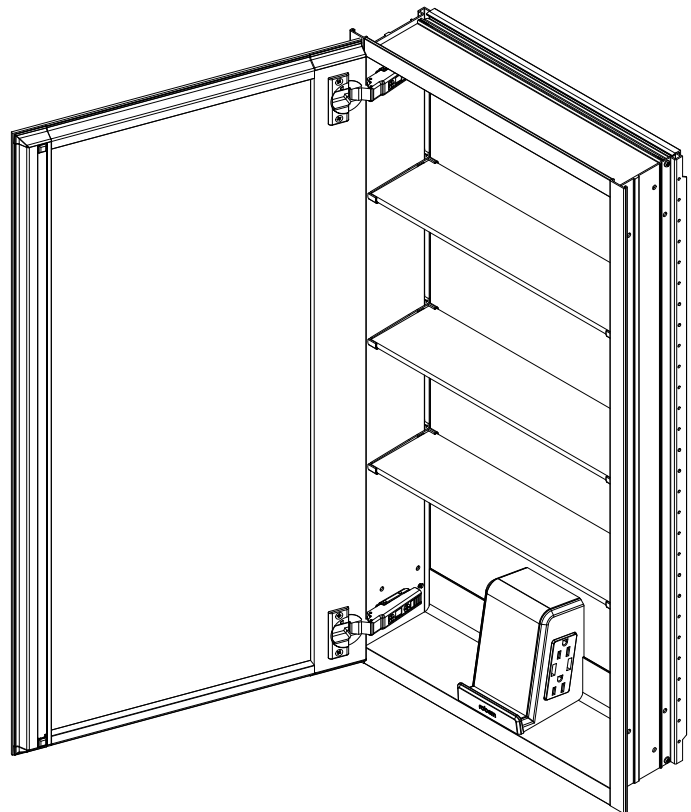

Features

- Motion sensing interior lighting, activated upon door opening
- Phone holder to support charge via USB
- Magnetic Storage*
- 2-Electrical Outlets with USB charging ports*
- Accessory installs at cabinet base regardless of left-hand or right-hand hinge orientation

* Outlet and magnetic storage sides are interchangeable based on preferred positioning

Codes & Standards (Where applicable)

- PL PORTRAY Electric Upgrade is ETL certified to
 - UL 962
 - CSA Standard C22.2 No. 68

Dimensions

Width: 3-1/2" (88.7mm)
 Height: 4-15/16" (125.5mm)
 Depth: 3-11/16" (93.6mm)

Compatibility

- PL PORTRAY

Electrical Installation (Where applicable)

- 120 VAC 60HZ 20A
- 1/2" conduit (ø 7/8" actual) electrical knockout
- Field wire location as shown on PL PORTRAY cabinet Spec Sheets

Left Side View

Front View

Right Side View