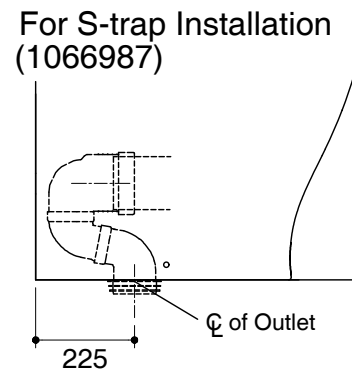

Dimensions are approximate.

Unit: mm.

SKU	K-26055H-0 K-26059K-0 K-26062K-0
Name	REACH UP BTW
Description	2PC TOILET

**KOHLER**

\* The recommended dimension for installation can be adjusted according to user preferences and layout.