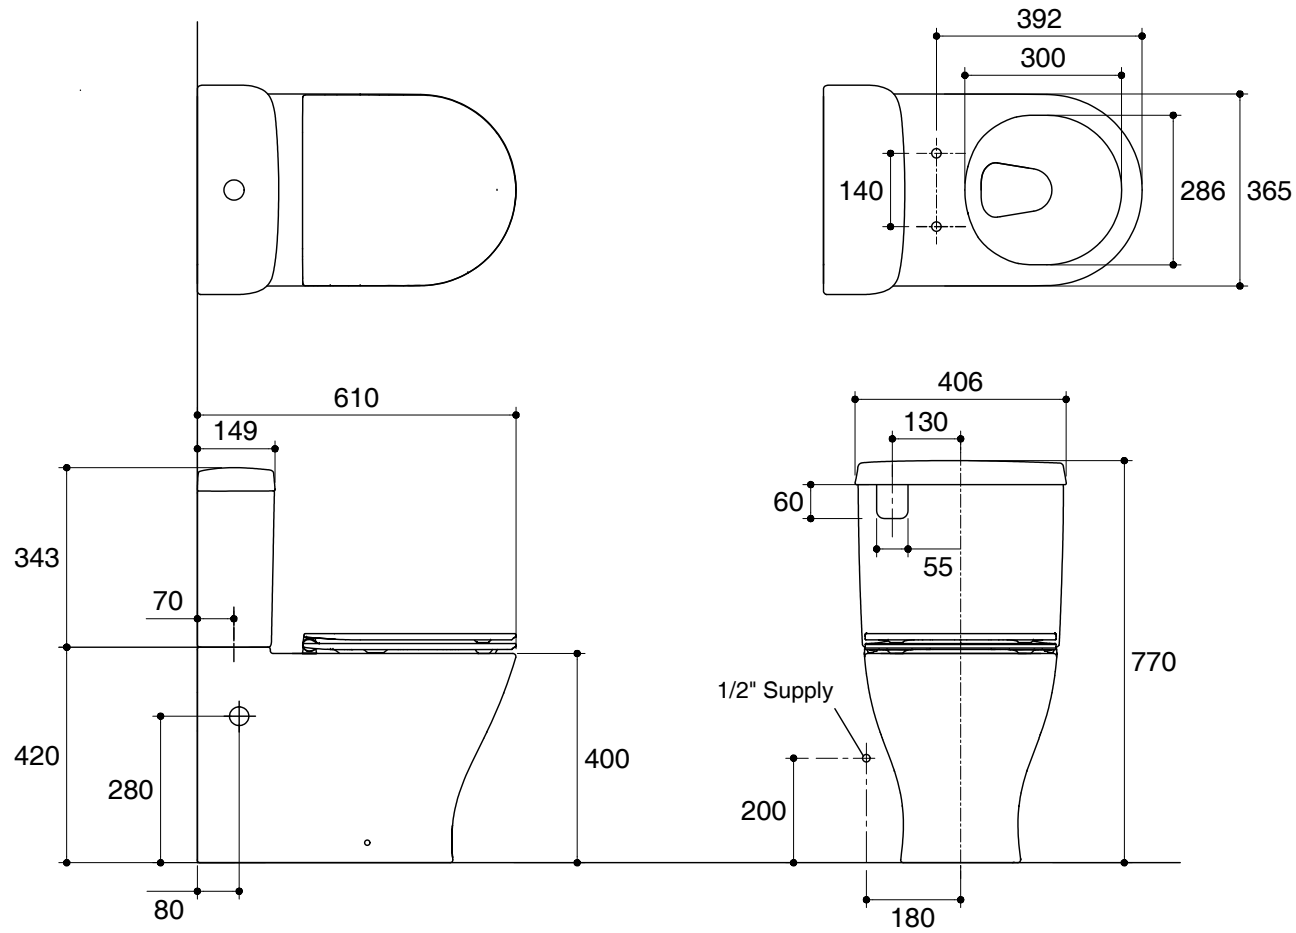

Dimensions are approximate.

Unit: mm.

SKU	K-26055H-0 K-26059K-0 K-26062K-0
Name	REACH UP BTW
Description	2PC TOILET

**KOHLER**

\* The recommended dimension for installation can be adjusted according to user preferences and layout.