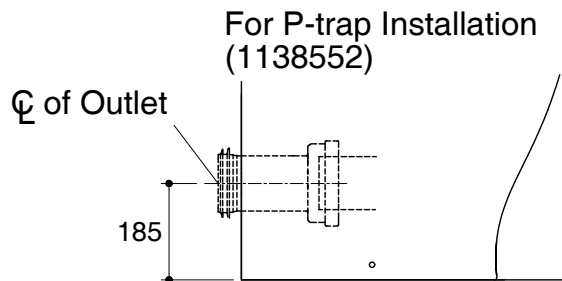

Dimensions are approximate.

Unit: mm.

SKU	K-26055H-0 K-26059K-0 K-26062K-0
Name	REACH UP BTW
Description	2PC TOILET

**KOHLER**

\* The recommended dimension for installation can be adjusted according to user preferences and layout.