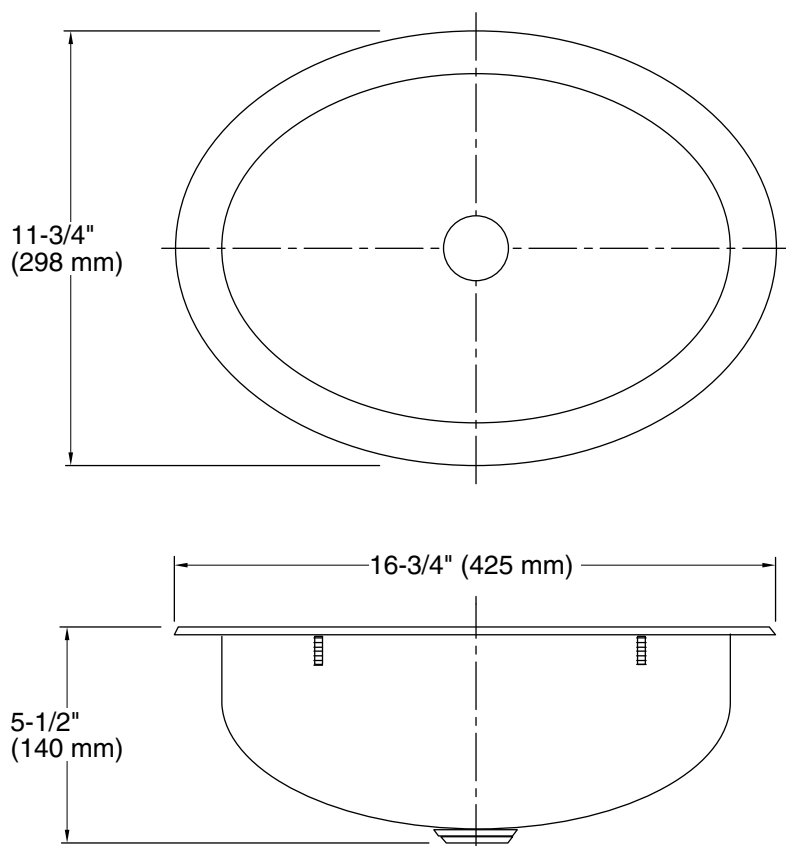

16-3/4" oval drop-in/undermount bathroom sink, no overflow
S1201-0

Features

- No faucet holes; requires wall- or counter-mount faucet
- Center drain, no overflow

Material

- Premium 20-gauge stainless steel with mirror finish

Color Code Description

	0	White
---	---	-------

Under-mount Installation

Stud mounting provides easy installation

Drop-in Installation

Technical Information

All product dimensions are nominal.

Basin configuration:	Single Bowl
Bowl area (Only):	Length: 14-11/16" (373 mm) Width: 9-11/16" (246 mm) Water depth: 4-1/2" (114 mm)
With overflow:	No
Drain hole:	1-1/2" (38 mm)
Template:	1033124-7, required, included