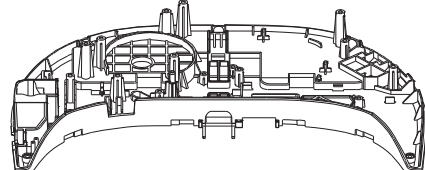

Service Parts K-8297MY-HC-0

1301069-SP
SCREW
ATTACHMENT

1240762-SP
COVER BUMPER

1194769-SP
CUSHION ASSY

1336070-SP-
WATER HOLE ASM

1085187-SP 1084962-SP
T-VALVE PIPE FILTER

1273701-SP
INLET VALVE

1283002-SP
FLOWMETER ASSY

1295931-SP
WATER HEATER ASM
1365290-SP
WATER TEMPERATURE SENSOR

1233545-SP
NOZZLE ASSY

1392198-SP 1233522-SP
SIDE KEYBOARD PCBA SIDE KEYBOARD
MEMBRANE

1301305-SP
POWER LINE,220V

1240755-SP-
LID, COVER ASSY

1240752-SP-
BODY WELDING ASSY

1395815-SP-
SEAT ASM

1347122-SP
MOUNTING PLATE ASM

1097439-SP
BREAKER ASSY

1419110-003-SP
CONTROL PCBA
MODULE,220V

1240756-SP
LID DAMP ASSY

1215302-SP
FILTER HOLDER

1142538-SP 1233542-SP-
FILTER BLOCK DE BACK

1240750-SP
DEODORIZER ASSY

1240749-SP
AIR DRYER ASSY

1233532-SP-
FAN DOOR

1240757-SP
SEAT DAMP ASSY

1233533-SP
DRY CENTRIFUGAL FAN

1233556-SP
NIGHT LED A ASSY

1233557-SP
NIGHT LED B ASSY

Please clarify color code when purchase the product