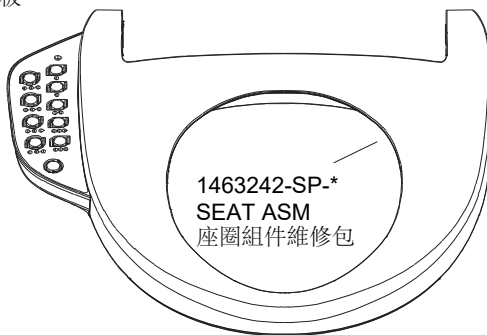

1233557-SP
NIGHT LED B ASSY
夜燈B

Please clarify color code when purchase the product