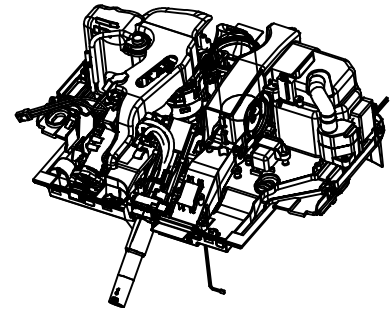

1250837-SP
WATER FILTRATION

1297840-SP
SLEEVE ASM

1250757-SP
SLEEVE

1250822-SP
WF SLIDER

1307314-SP
MICROSWITCH ASM

1250823-SP
WF BLOCK

1371080-SP
SEAT WELD
ASSY

1371091-SP
BUMPER, SEAT