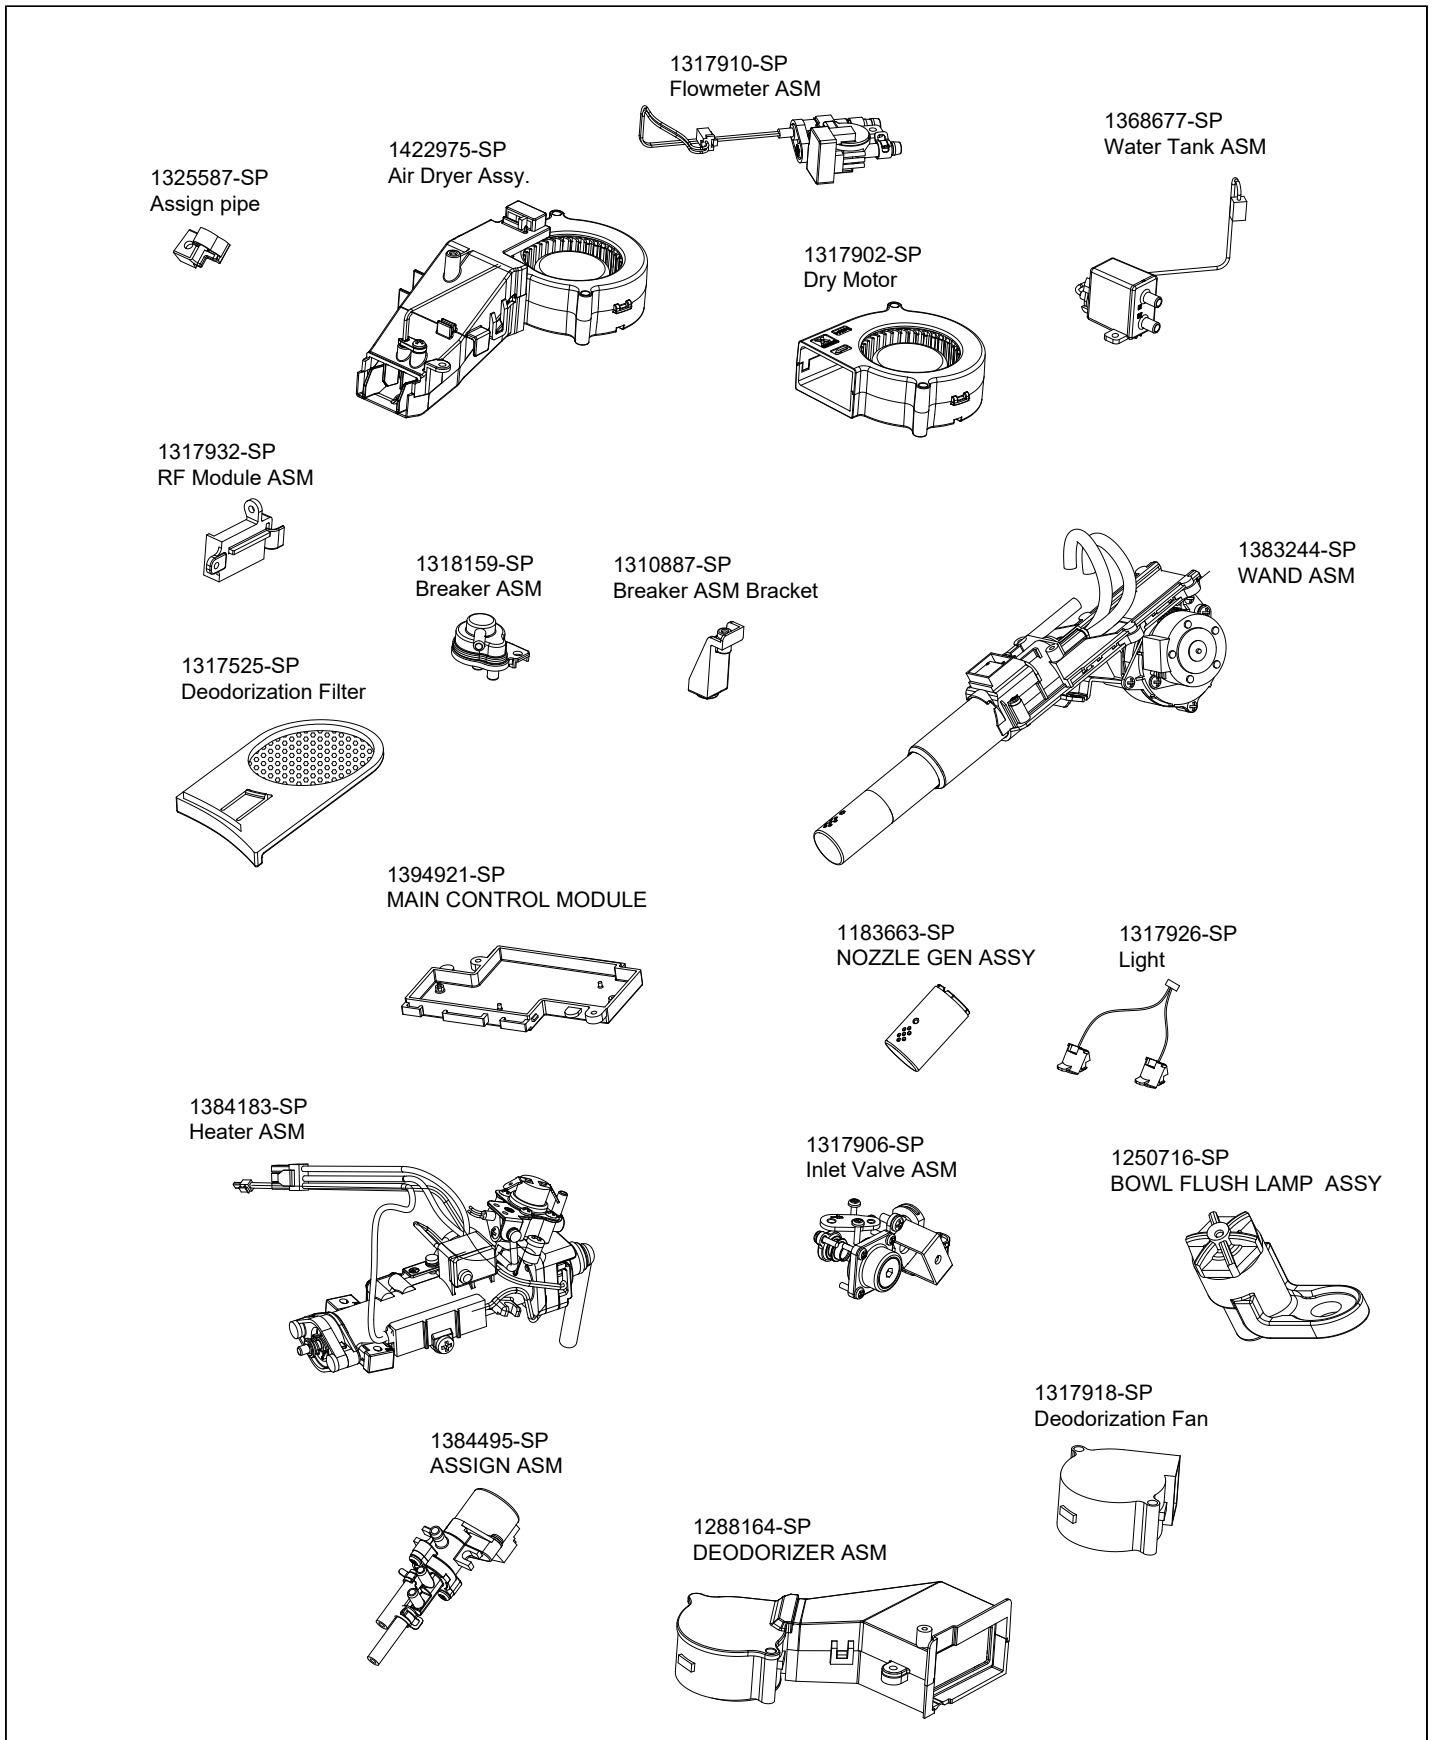

1309738-SP
Power Inlet Cover

1237271-SP
POWER SWITCH BUTTON

1427286-SP
POWER CORD SP, INNATE TW

1291994-SP
PCBA Box Cover

1309733-SP
POWER INLET COVER

KOHLER®

1289474-SP
Top Cove Gear Box
Installation Assy

1319185-SP
Seat Gear Box
Installation ASM