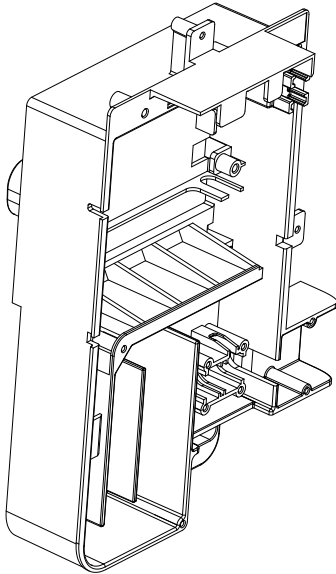

1214964
Magnet

1230939
Anchor

1293789
Bracket

1293794
Manual Drive Assy

1066746
Screw, 1/4-20 X 1.500, Round Head

1340620-SP
PCBA Box ASM

1321693-SP
PCBA, DRIVE BOARD, INNATE, 120V

1318171-SP
SWITCH POWER SUPPLY ASM

1309738-SP
Power Inlet Cover

1237271-SP
POWER SWITCH BUTTON

1427286-SP
POWER CORD SP, INNATE TW

1291994-SP
PCBA Box Cover

1309733-SP
POWER INLET COVER

KOHLER®

1289474-SP
Top Cove Gear Box
Installation Assy

1319185-SP
Seat Gear Box
Installation ASM