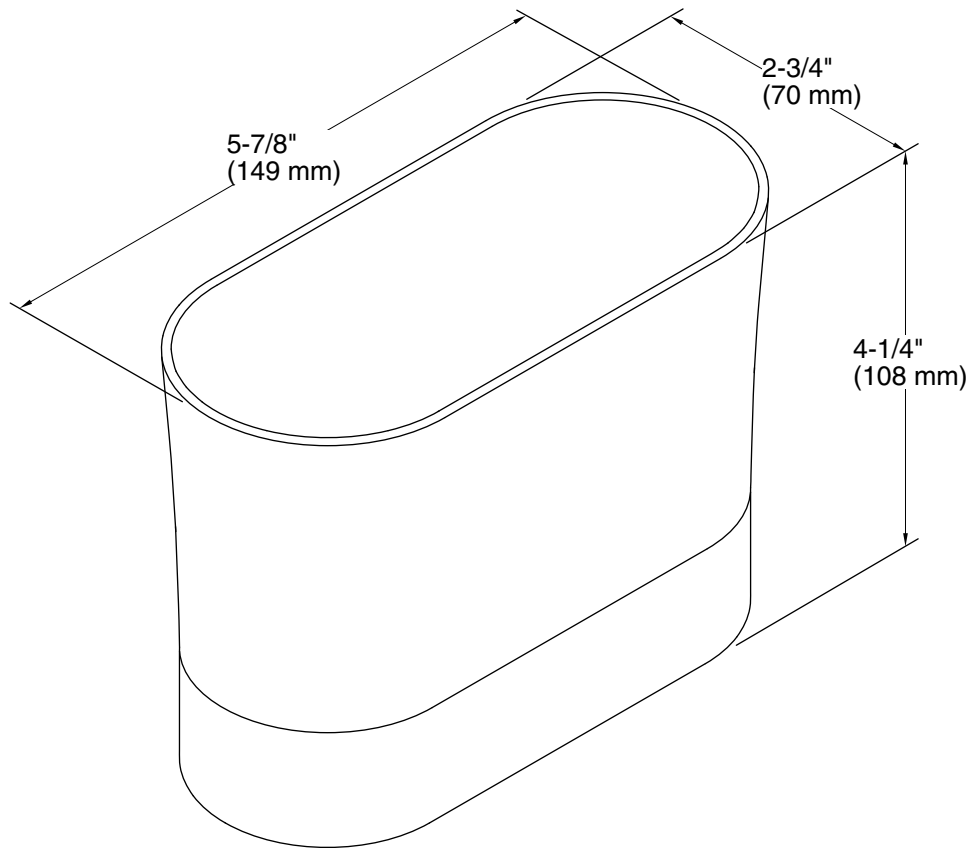

Available Colors/Finishes

Color tiles intended for reference only.

Color	Code	Description
-------	------	-------------

	0	White
	CHR	Charcoal

Kitchen Brush Caddy
K-6378

Technical Information

All product dimensions are nominal.