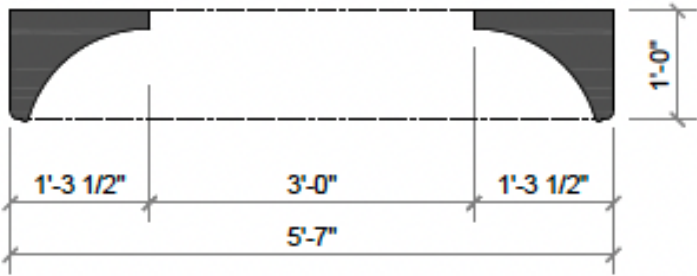

SCAN TO VIEW
COLLECTION

*Please note: variations in color, shade, surface texture and size are natural characteristics of all our products and should be expected. Images shown are representative, but may not indicate all variations in these characteristics.

03/2024

ANN SACKS

www.annsacks.com | 1.800.278.8453