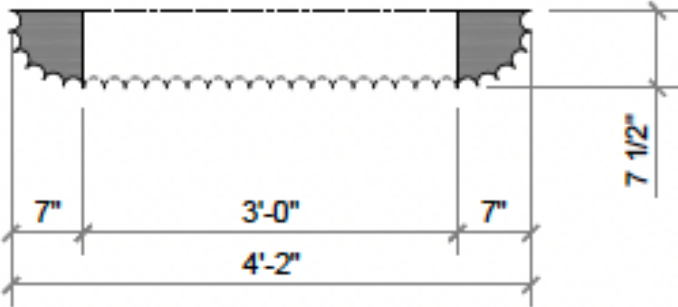

SCAN TO VIEW
COLLECTION

*Please note: variations in color, shade, surface texture and size are natural characteristics of all our products and should be expected. Images shown are representative, but may not indicate all variations in these characteristics.

03/2024

ANN SACKS

www.annsacks.com | 1.800.278.8453