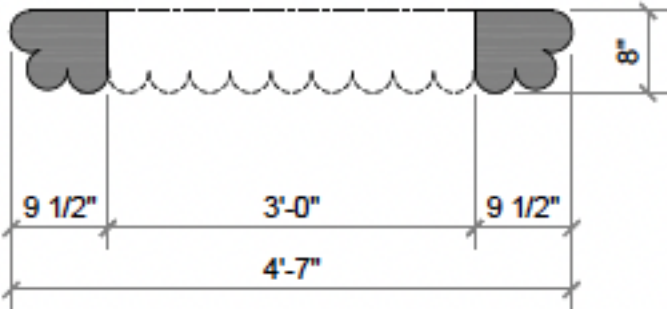

SCAN TO VIEW COLLECTION

*Please note: variations in color, shade, surface texture and size are natural characteristics of all our products and should be expected. Images shown are representative, but may not indicate all variations in these characteristics.

03/2024

ANN SACKS

www.annsacks.com | 1.800.278.8453