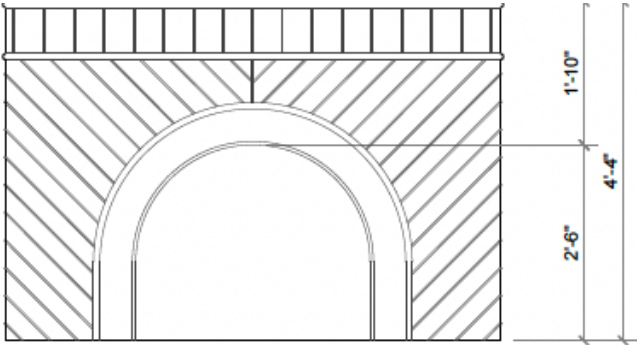

SCAN TO VIEW
COLLECTION

*Please note: variations in color, shade, surface texture and size are natural characteristics of all our products and should be expected. Images shown are representative, but may not indicate all variations in these characteristics.

03/2024

ANN SACKS

www.annsacks.com | 1.800.278.8453