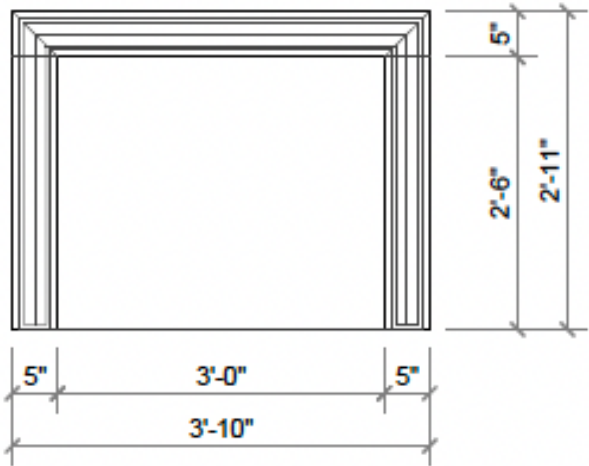

SCAN TO VIEW COLLECTION

*Please note: variations in color, shade, surface texture and size are natural characteristics of all our products and should be expected. Images shown are representative, but may not indicate all variations in these characteristics.

03/2024

ANN SACKS

www.annsacks.com | 1.800.278.8453