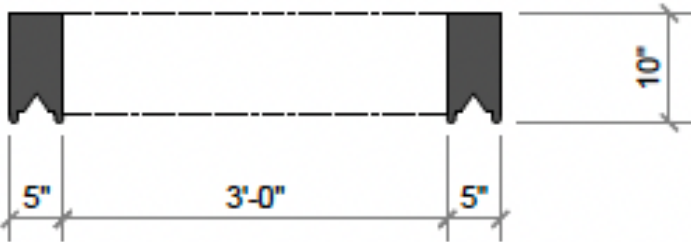

SCAN TO VIEW COLLECTION

*Please note: variations in color, shade, surface texture and size are natural characteristics of all our products and should be expected. Images shown are representative, but may not indicate all variations in these characteristics.

03/2024

ANN SACKS

www.annsacks.com | 1.800.278.8453