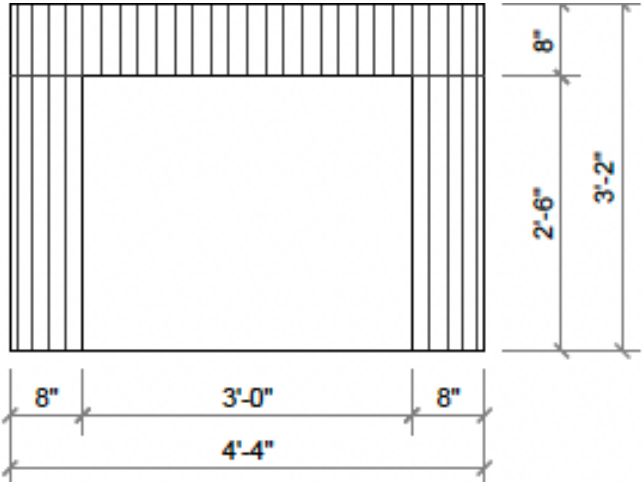

SCAN TO VIEW
COLLECTION

*Please note: variations in color, shade, surface texture and size are natural characteristics of all our products and should be expected. Images shown are representative, but may not indicate all variations in these characteristics.

03/2024

ANN SACKS

www.annsacks.com | 1.800.278.8453