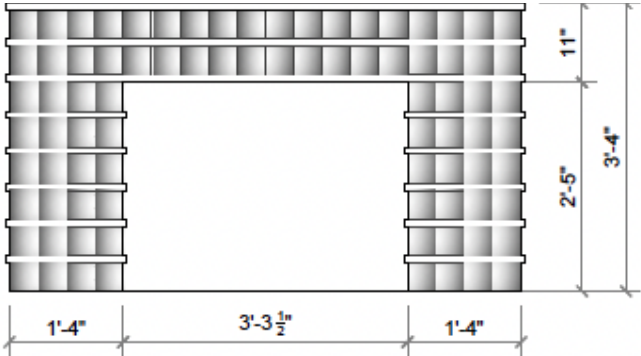

SCAN TO VIEW
COLLECTION

*Please note: variations in color, shade, surface texture and size are natural characteristics of all our products and should be expected. Images shown are representative, but may not indicate all variations in these characteristics.

03/2024

ANN SACKS

www.annsacks.com | 1.800.278.8453