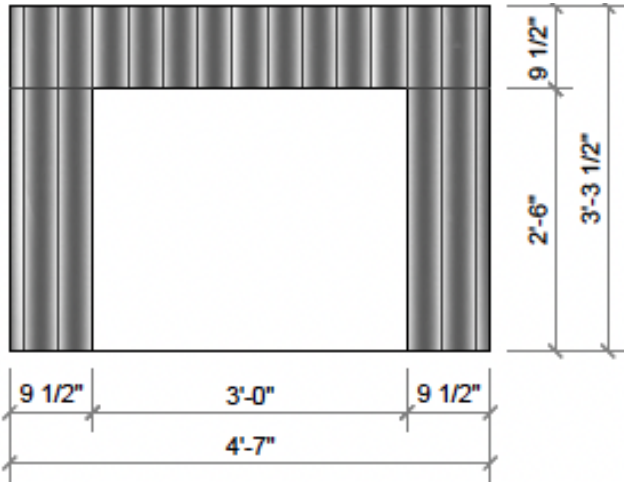

SCAN TO VIEW COLLECTION

*Please note: variations in color, shade, surface texture and size are natural characteristics of all our products and should be expected. Images shown are representative, but may not indicate all variations in these characteristics.

03/2024

ANN SACKS

www.annsacks.com | 1.800.278.8453