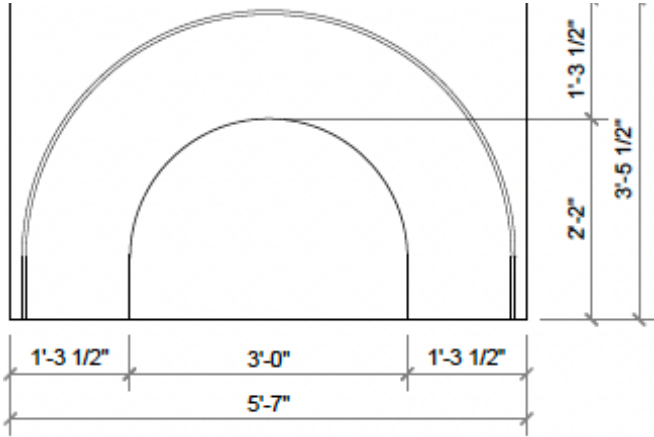

SCAN TO VIEW
COLLECTION

*Please note: variations in color, shade, surface texture and size are natural characteristics of all our products and should be expected. Images shown are representative, but may not indicate all variations in these characteristics.

03/2024

ANN SACKS

www.annsacks.com | 1.800.278.8453