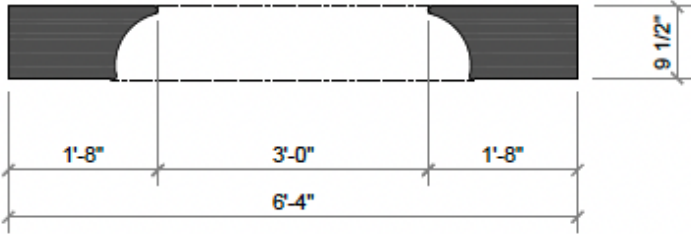

SCAN TO VIEW
COLLECTION

*Please note: variations in color, shade, surface texture and size are natural characteristics of all our products and should be expected. Images shown are representative, but may not indicate all variations in these characteristics.

03/2024

ANN SACKS

www.annsacks.com | 1.800.278.8453