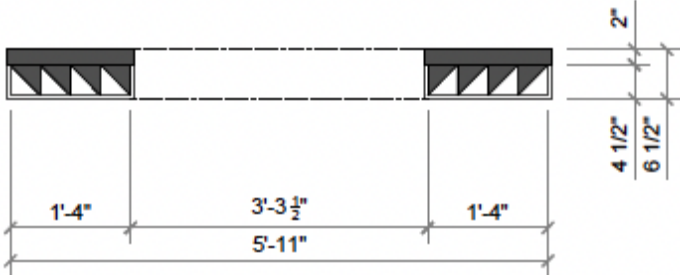

# STRIKE fireplaces for Ann Sacks

GEMMA

Vein Cut French Quarter

SCAN TO VIEW  
COLLECTION

\*Please note: variations in color, shade, surface texture and size are natural characteristics of all our products and should be expected. Images shown are representative, but may not indicate all variations in these characteristics.