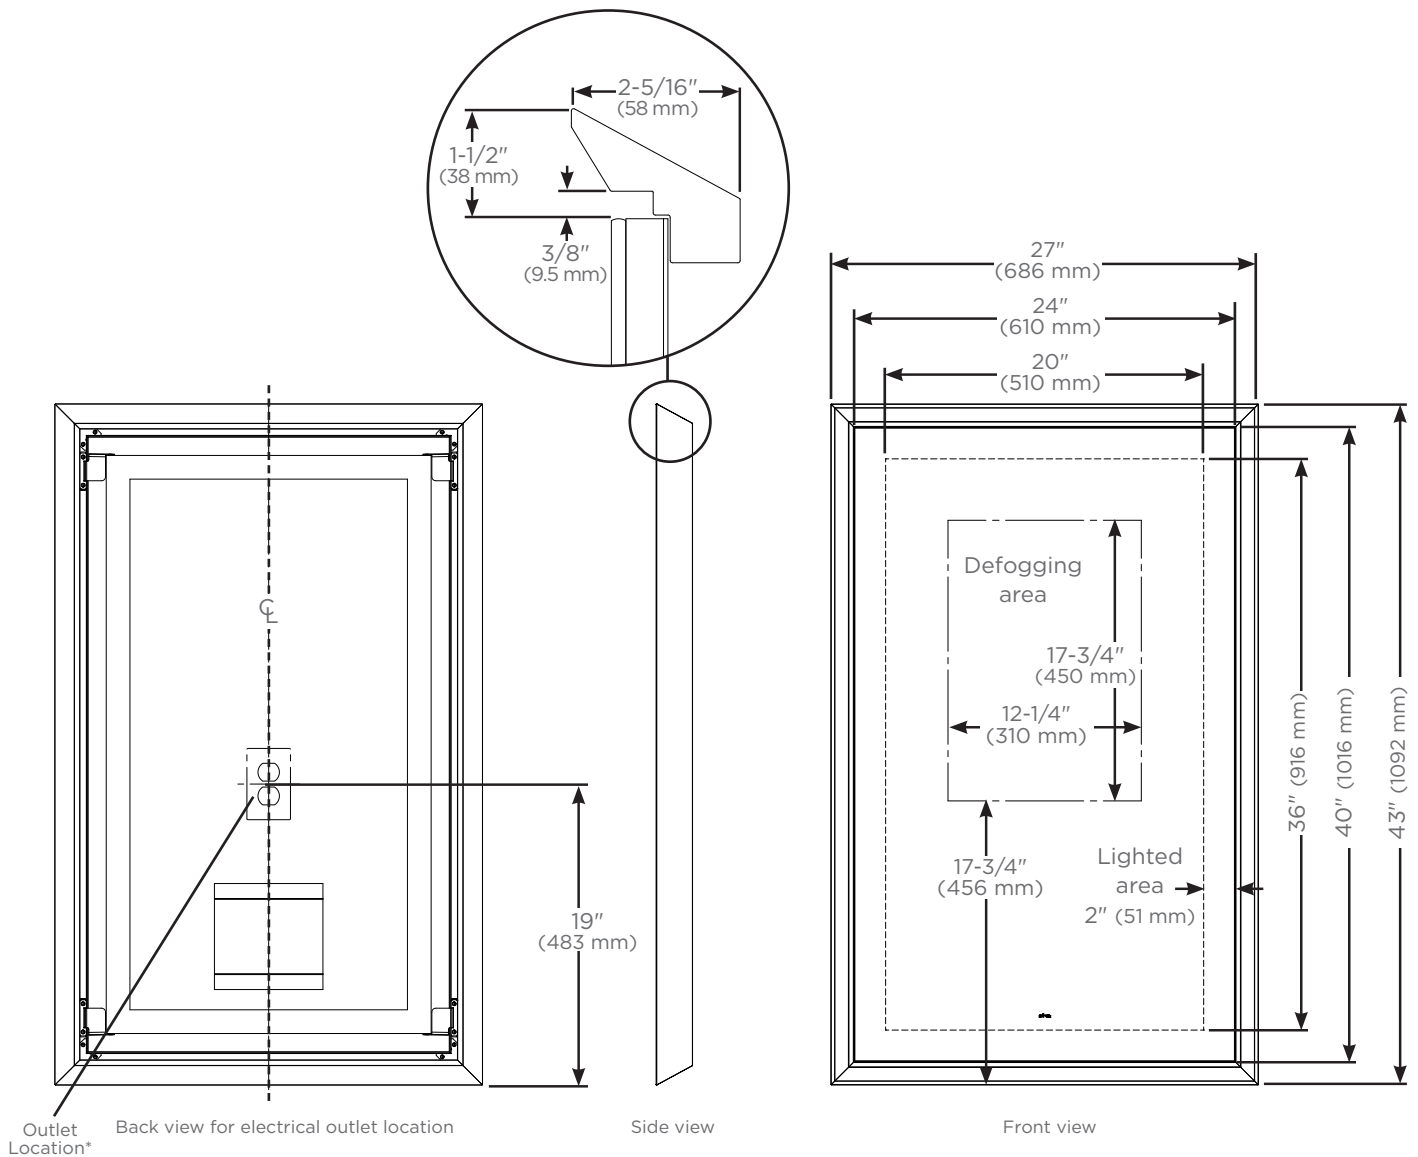

Installation

- 120 Vac 60Hz wall outlet location as shown in drawing - Required for source power
- Electrical wiring using standard residential dimmers and switches (not included)
- Compatible with most Triac/Phase-cut dimmers
- Dimmer recommendation: Lutron C.L Dimmers or Caseta Wireless (purchased separately)
- Mirror hangs in portrait orientation
- Includes hardware with easy installation via Plug and Hang System

Options

- Mirror Style: Title 24 Rectangle Perimeter
- Frame Styles: Slim Museum, Chamfer Museum
- Metal Frame Finishes: Chrome, Polished Nickel, Matte Gold, and Matte Black
- Custom versions available (minimum order quantity required)
- Commercial 0-10V wiring protocols are available for custom quote

* See instructions 209-1308 for wiring and location

For additional information contact customerservice@robern.com