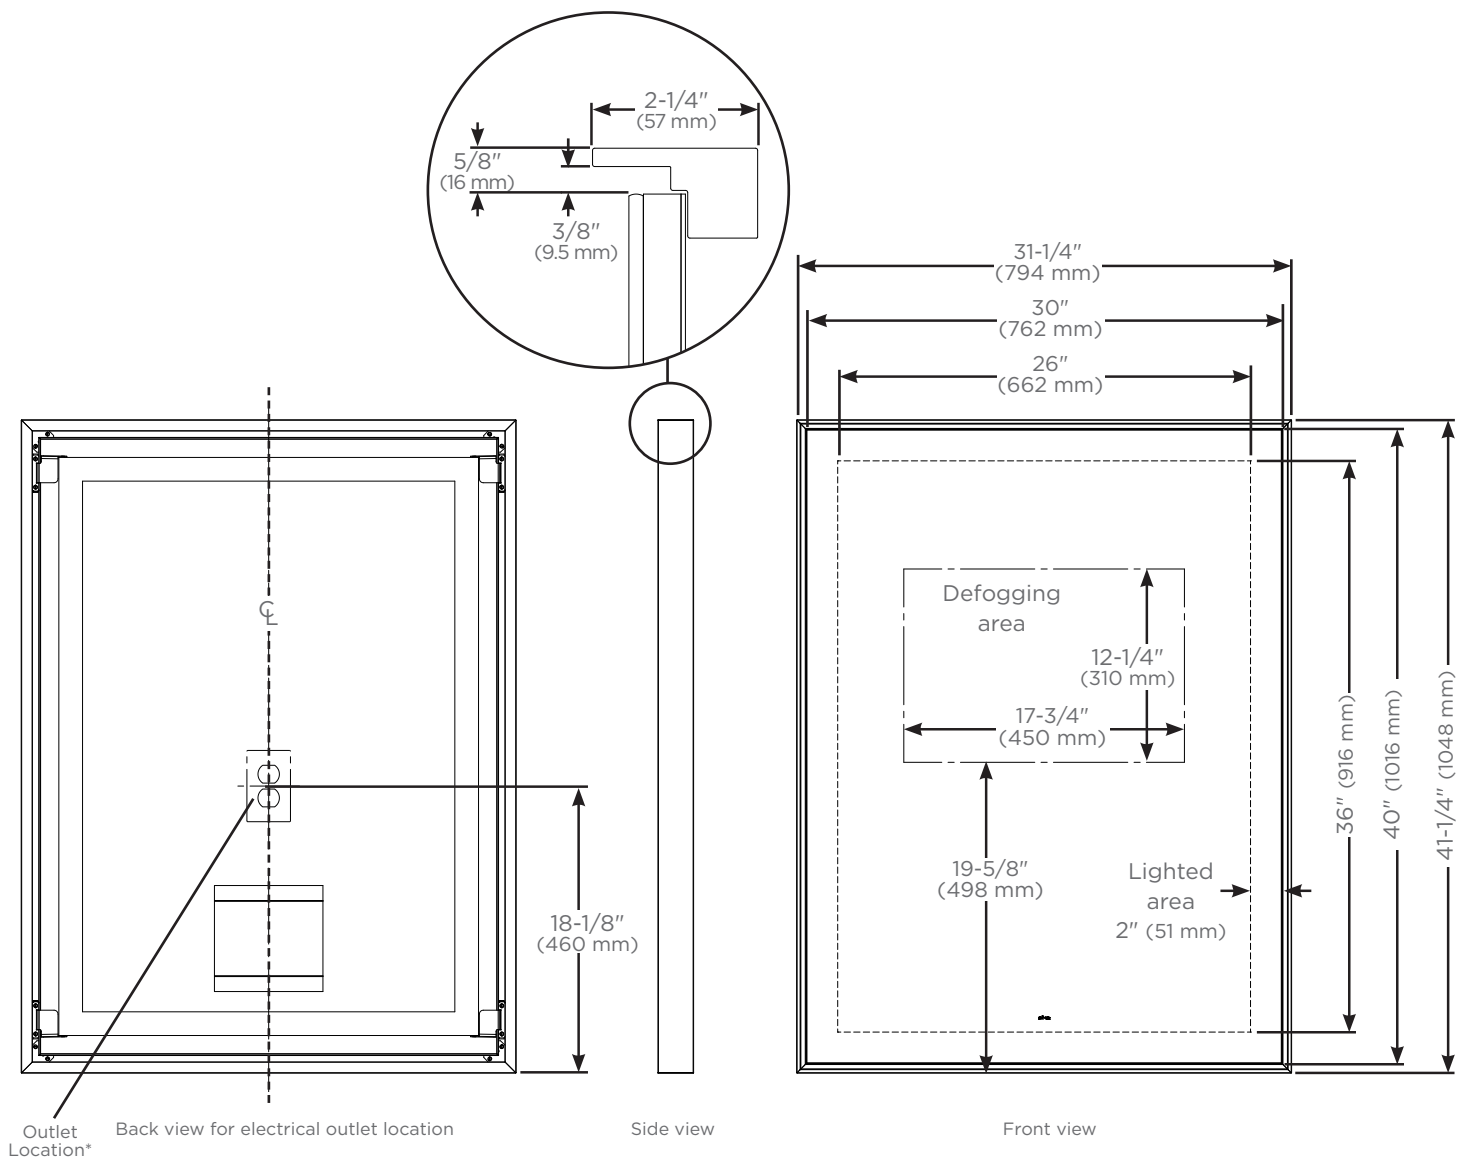

Installation

- 120 Vac 60Hz wall outlet location as shown in drawing - Required for source power
- Electrical wiring using standard residential dimmers and switches (not included)
- Compatible with most Triac/Phase-cut dimmers
- Dimmer recommendation: Lutron C.L Dimmers or Caseta Wireless (purchased separately)
- Mirror hangs in portrait orientation
- Includes hardware with easy installation via Plug and Hang System

Options

- Mirror Style: Title 24 Rectangle Perimeter
- Frame Styles: Slim Museum, Chamfer Museum
- Metal Frame Finishes: Chrome, Polished Nickel, Matte Gold, and Matte Black
- Custom versions available (minimum order quantity required)
- Commercial 0-10V wiring protocols are available for custom quote

* See instructions 209-1308 for wiring and location

For additional information contact customerservice@robern.com