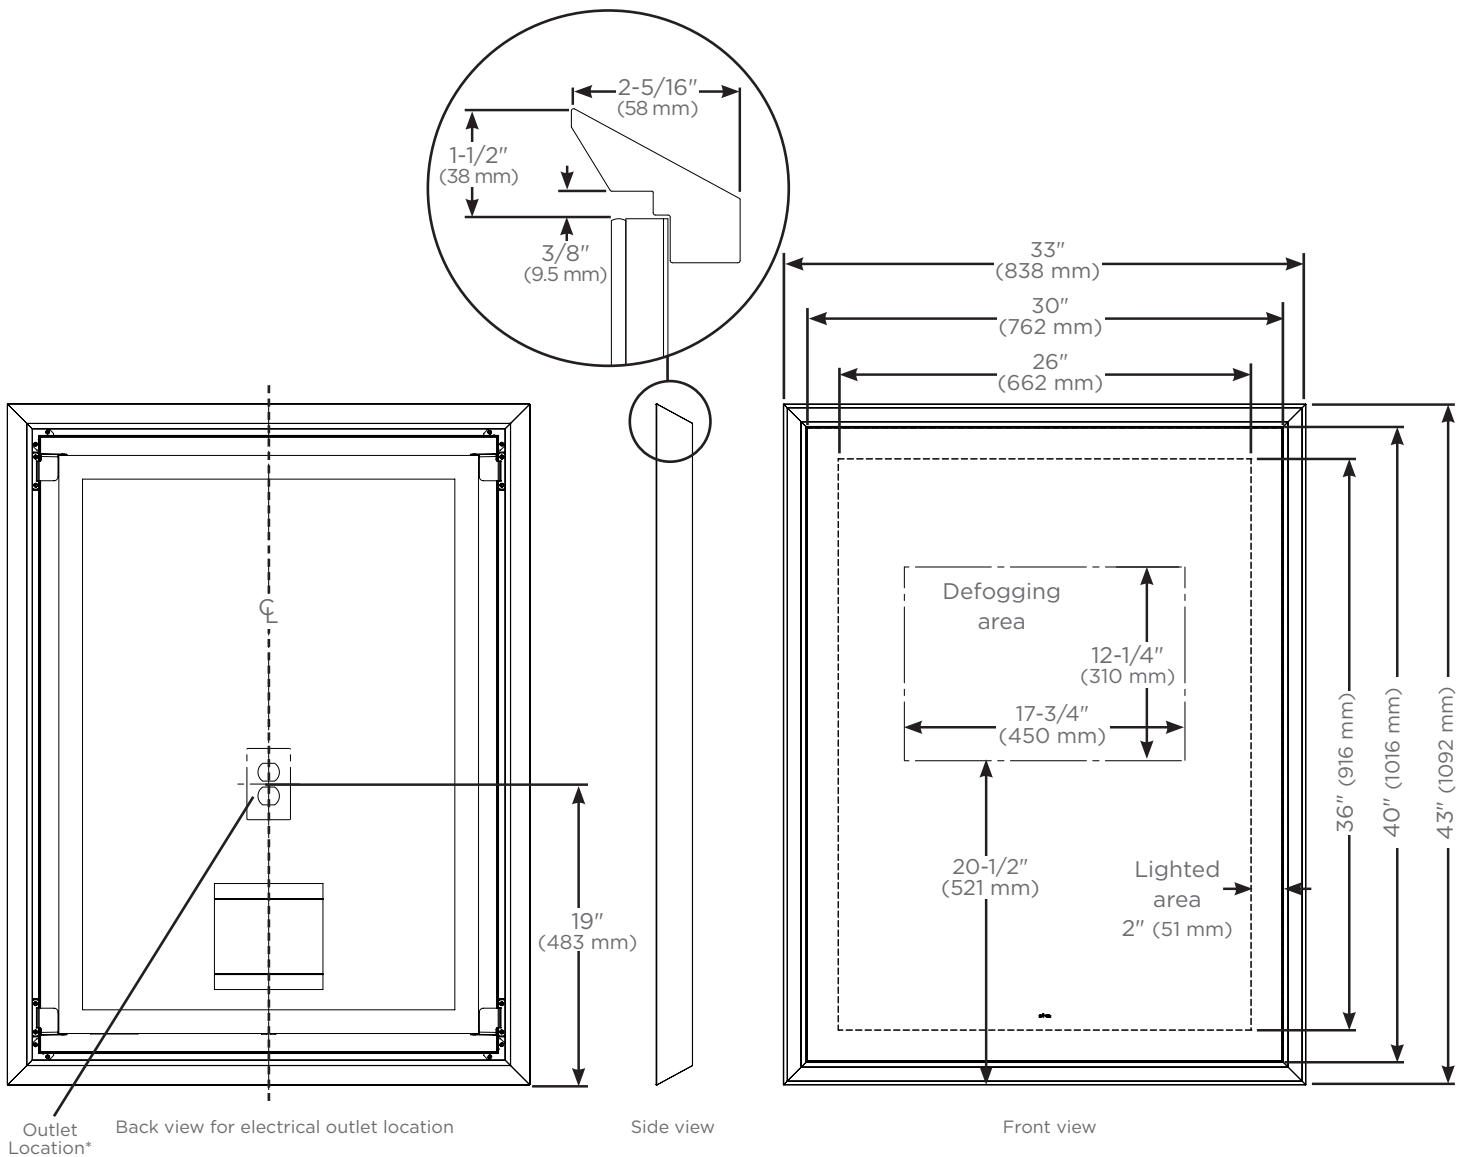

Installation

- 120 Vac 60Hz wall outlet location as shown in drawing - Required for source power
- Electrical wiring using standard residential dimmers and switches (not included)
- Compatible with most Triac/Phase-cut dimmers
- Dimmer recommendation: Lutron C.L Dimmers or Caseta Wireless (purchased separately)
- Mirror hangs in portrait orientation
- Includes hardware with easy installation via Plug and Hang System

Options

- Mirror Style: Title 24 Rectangle Perimeter
- Frame Styles: Slim Museum, Chamfer Museum
- Metal Frame Finishes: Chrome, Polished Nickel, Matte Gold, and Matte Black
- Custom versions available (minimum order quantity required)
- Commercial 0-10V wiring protocols are available for custom quote

* See instructions 209-1308 for wiring and location

For additional information contact customerservice@robern.com