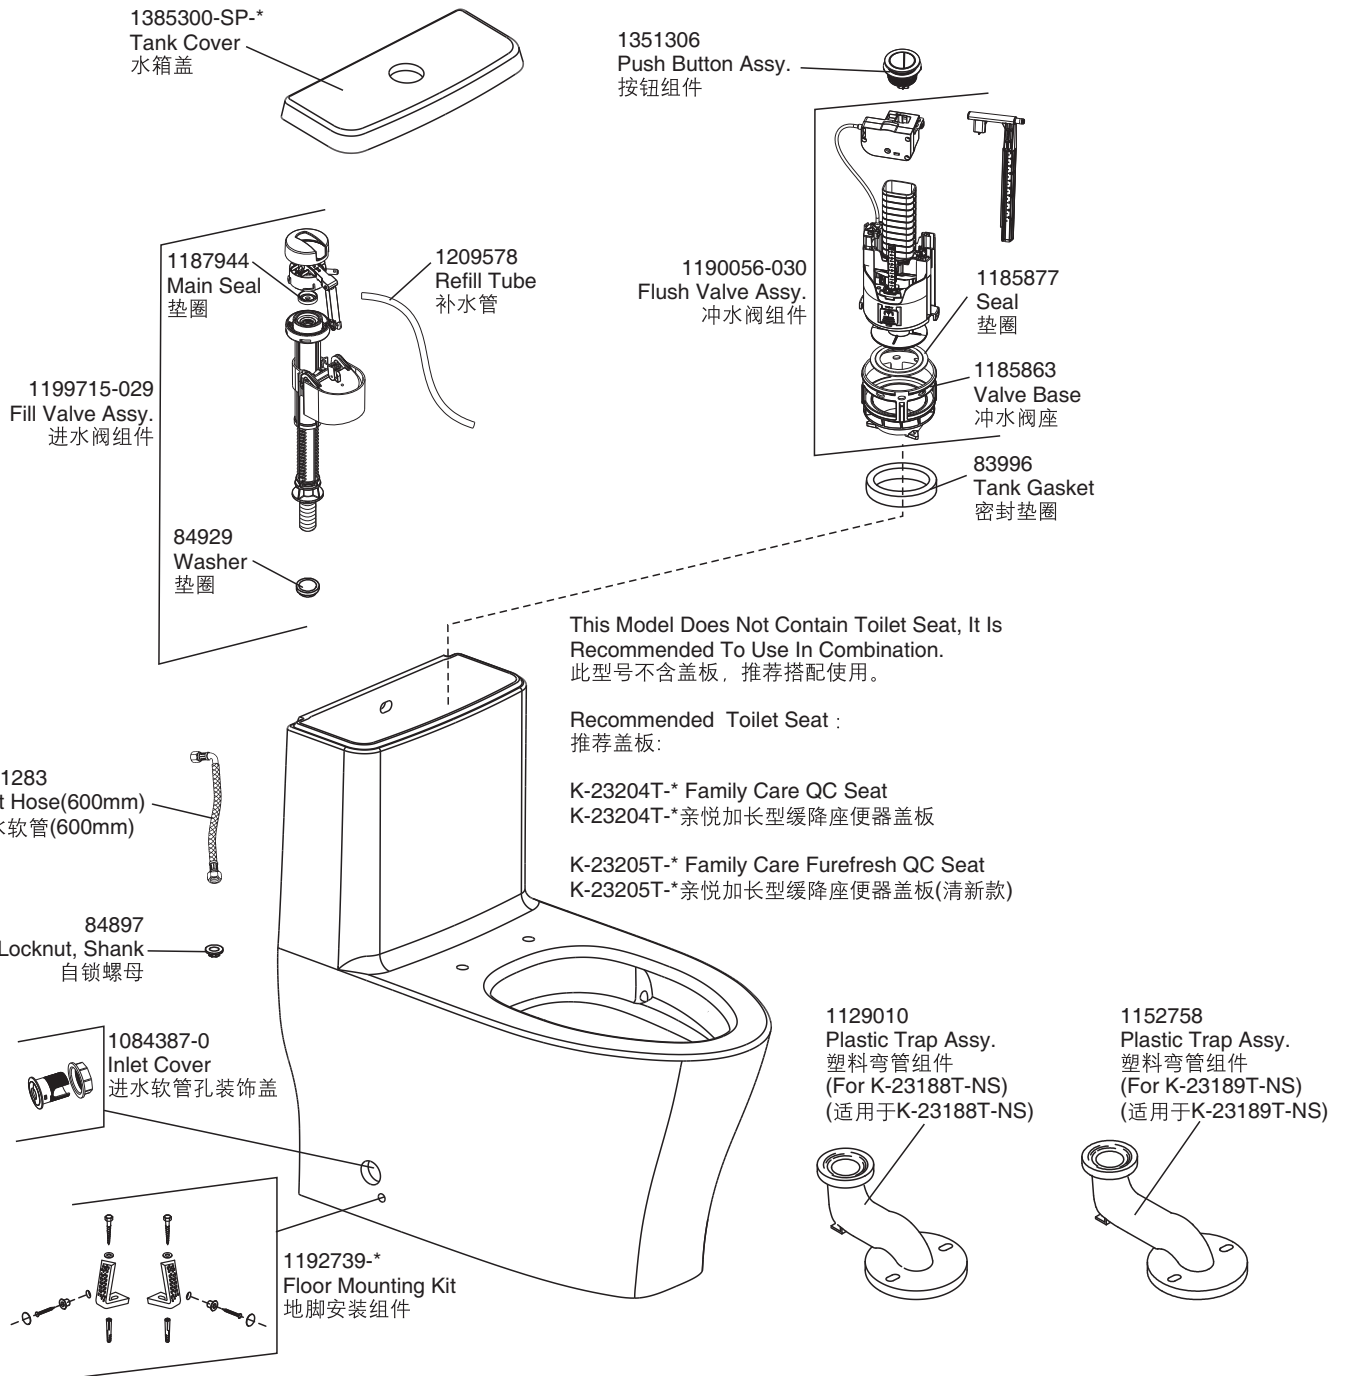

One-Piece Toilet 连体座便器	K-23188T-NS-*	K-23189T-NS-*
Spec 规格	305mm	400mm

Note: -* is for color code which may represent 0,7,47,96
注: -*为颜色代码, 有0,7,47,96等颜色

Color code (-*) or finish (-**) must be specified when ordering.

订购时请说明颜色代码(-*)或表面处理(-**)

Please refer to service parts page packed with seat for detailed seat service parts.
盖板的维修零件请详见盖板的维修零件图。