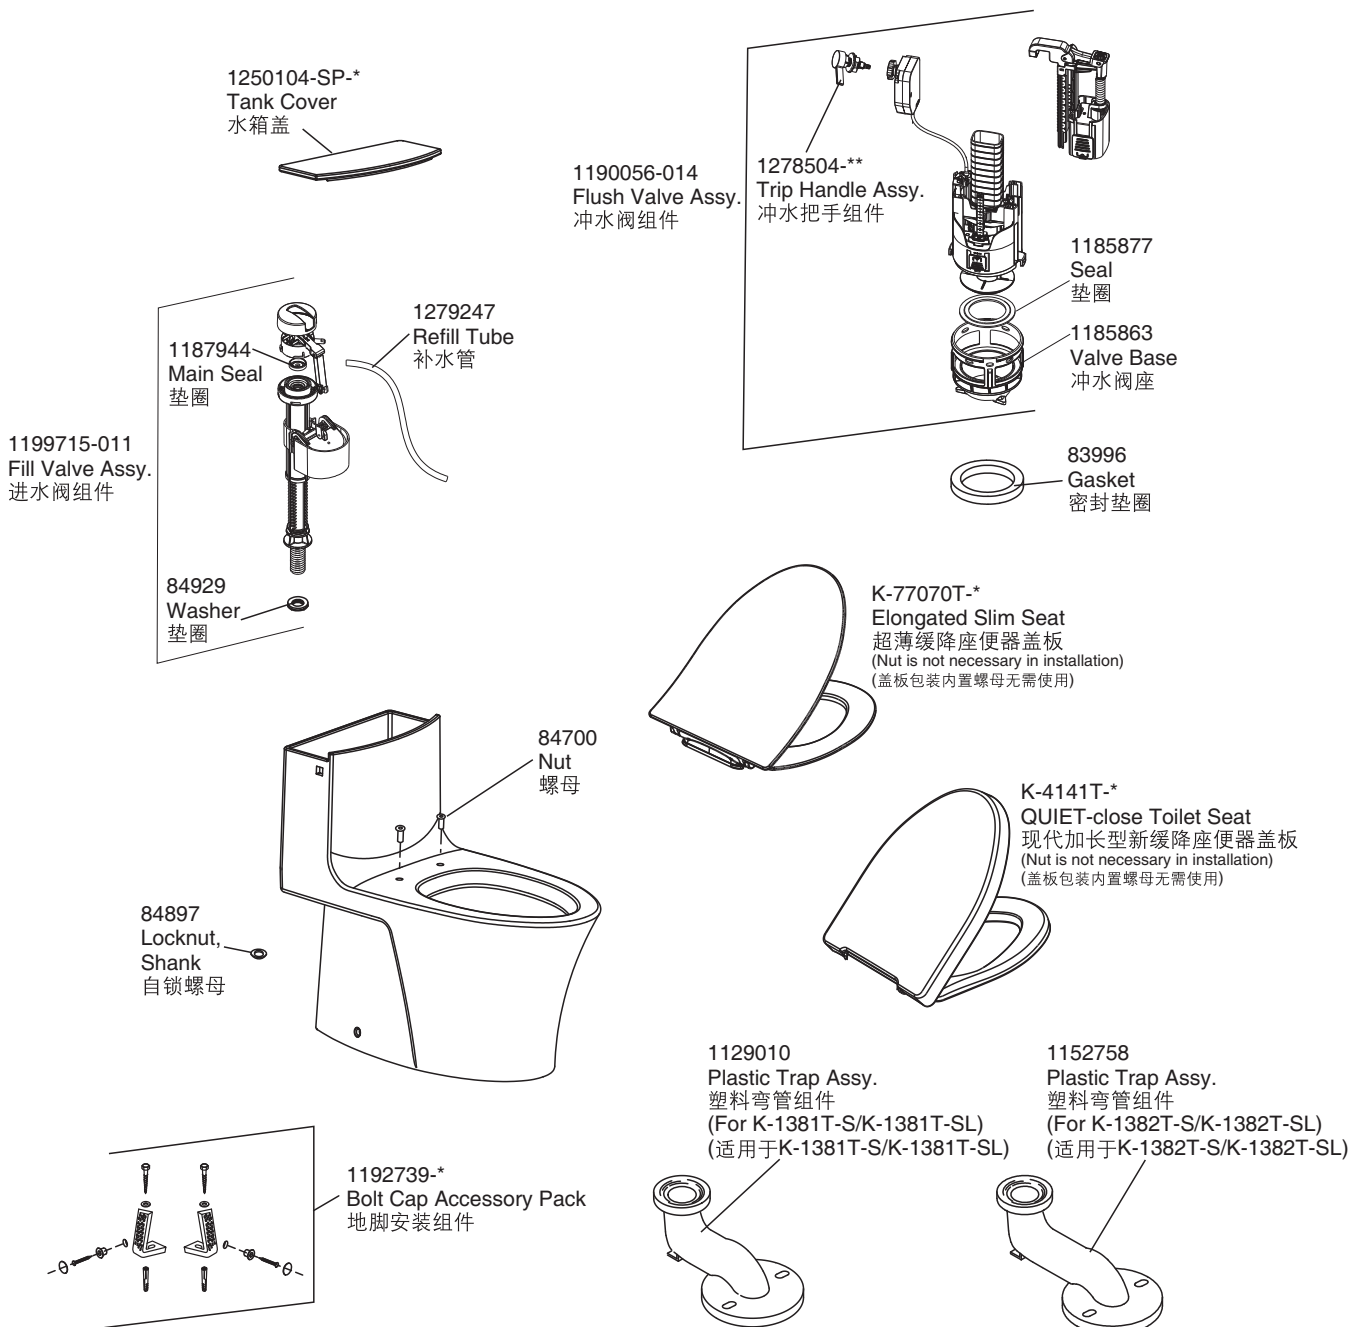

One-Piece Toilet 连体座便器	K-1381T-S-*	K-1381T-SL-*	K-1382T-S-*	K-1382T-SL-*
Spec 规格	305mm	305mm	400mm	400mm
Includes Toilet Seat 含座便器盖板	K-4141T-*	K-77070T-*	K-4141T-*	K-77070T-*

Color code (-\*) or finish (-\*\*) must be specified when ordering.

订购时请说明颜色代码(-\*)或表面处理(-\*\*)

Please refer to service parts page packed with seat for detailed seat service parts.

盖板的维修零件请详见盖板的维修零件图。