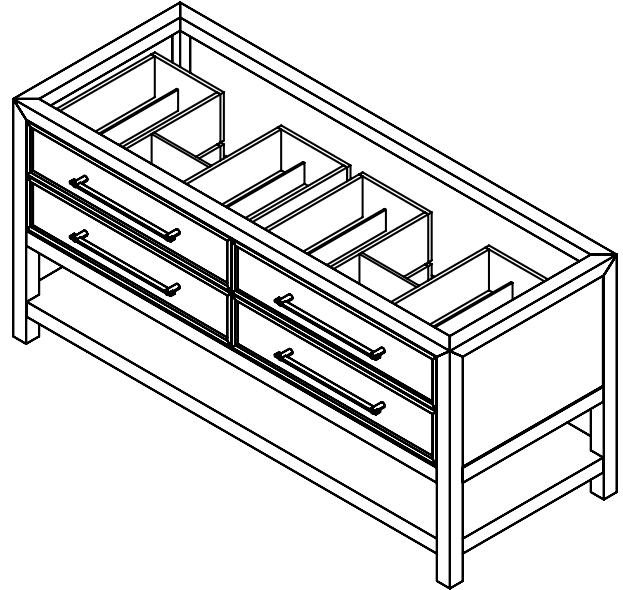

Features

- Three-way mitered joinery on vanity frame
- Mitered thin frame drawer detail
- Top drawers are plumbing drawers
- Bottom drawers are plumbing drawers
- Open shelf storage
- Removable glass drawer dividers included

Materials & Construction

- Solid wood and veneer construction
- Full plywood back panel, no cutout
- Dovetailed drawers
- Pre-installed solid stainless steel hardware
- Blum undermount full extension slow close slides
- Durable, moisture resistant polyurethane finish
- Adjustable leveling feet

Dimensions

Width: 59-5/8"
Height: 28-1/8"
Depth: 22-3/4"

Model Number Key

PRODUCT LINE	CATEGORY	COLLECTION	WIDTH	FINISH OPTIONS	OPTIONS
C = Craft Series	V = Vanity	SK = Skaarsgard	60"	(See above)	(See above)