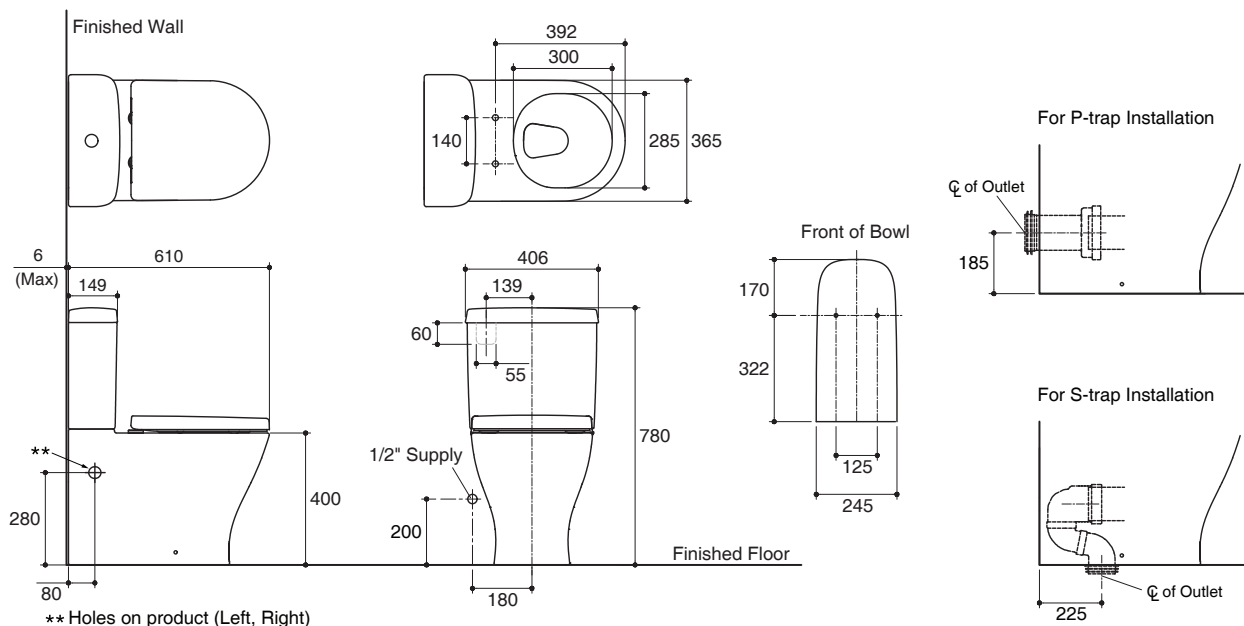

TWO-PIECE TOILET K-26064K

Features

- Vitreous china
- Round bowl
- Skirted bowl
- Back to wall
- Includes Wrapped seat
- Includes polished chrome push button
- Wash down flushing system
- Dual flush 2.6/4 liter per flush
- 185 mm rough-in for P-trap
- 610 x 406 x 780 mm

Codes/Standards Applicable

Specified model meets or exceeds the following:

- SS 574

Technical Information

Fixture:	
Configuration	Two-piece, round-front
Water per flush	2.6/4 liter
Passageway	51 mm
Water area	124 x 101 mm
Water depth from rim	235 mm
Seat post hole centers	140 mm

Included Components:	
Bowl	K-26056K-**
Tank	K-26063K-**
Tank cover	1208785-SP-**
Wrapped seat	K-98724K-**
P-Trap Connector Assy	1138552-SP

Specified Model

Model	Description	Color/Finished
K-26064K	Reach Up 2PC BTW P-Trap , 2.6/4 L Wrapped seat	0: White

Dimensions are approximate.

Unit: mm

Note: The recommended dimension for installation can be adjusted according to user preferences and layout. Kohler Co. reserves the right to make changes in product characteristics, packaging, or availability at anytime without notice.