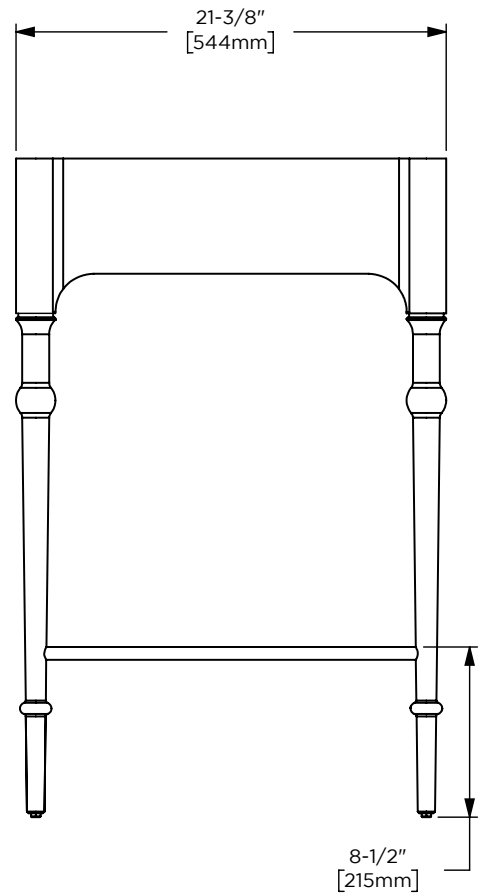

Dimensions

Width: 34-3/8"
 Height: 32-3/4"
 Depth: 21-3/8"

Model Number Key

PRODUCT LINE	CATEGORY	COLLECTION	WIDTH	FINISH OPTIONS	OPTIONS
C = Craft Series	V = Vanity	ST = Stanwyck	36"	(See above)	(See above)

Dimensions

Width: 36"

Height: 1"

Depth: 23"