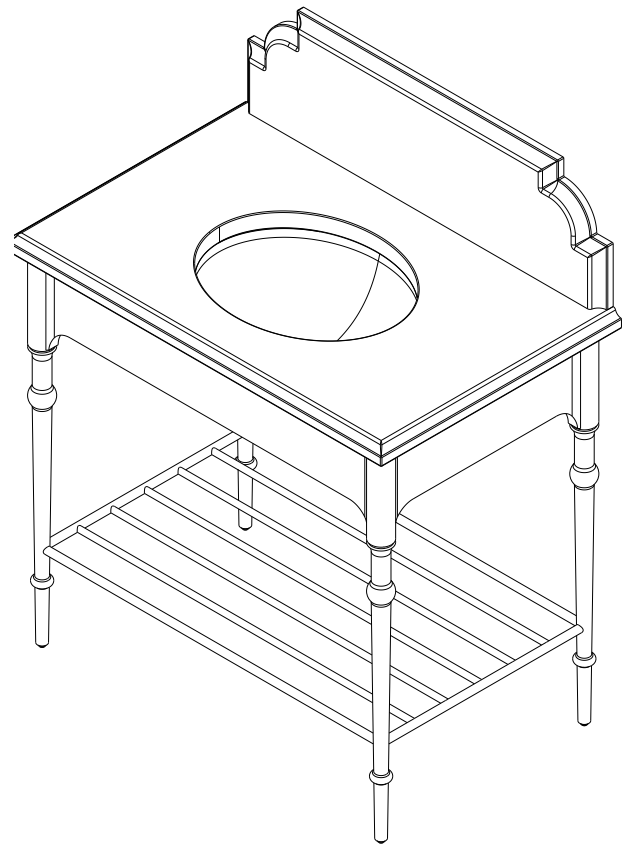

Features

- Fully welded and polished stainless steel frame
- Expertly crafted wood apron detail
- Open rack storage

Materials & Construction

- Stainless steel frame and legs
- Veneered, moisture resistant MDF construction
- Durable, moisture resistant polyurethane finish
- Adjustable leveling feet

Dimensions

Width: 34-3/8"
 Height: 32-3/4"
 Depth: 21-3/8"

Model Number Key

PRODUCT LINE	CATEGORY	COLLECTION	WIDTH	FINISH OPTIONS	OPTIONS
C = Craft Series	V = Vanity	ST = Stanwyck	36"	(See above)	(See above)

Features

- Stone top is fabricated with pre-drilled knock-outs, accommodating a deck mounted or a wall mounted faucet
- The Stanwyck stone top is fabricated for the Kallista Perfect Soft Oval Basin
- Stone tops are honed, we recommend sealing prior to use with a penetrating sealer
- Periodic cleaning and resealing of the stone top is recommended using products formulated for natural stone

Dimensions

Width: 36"

Height: 1"

Depth: 23"