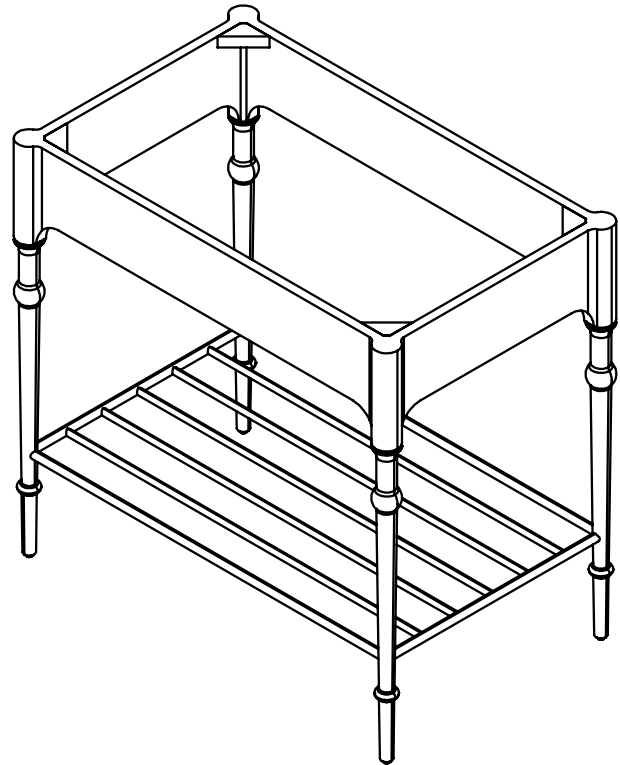

Features

- Fully welded and polished stainless steel frame
- Expertly crafted wood apron detail
- Open rack storage

Materials & Construction

- Stainless steel frame and legs
- Veneered, moisture resistant MDF construction
- Durable, moisture resistant polyurethane finish
- Adjustable leveling feet

Dimensions

Width: 34-3/8"
 Height: 32-3/4"
 Depth: 21-3/8"

Model Number Key

PRODUCT LINE	CATEGORY	COLLECTION	WIDTH	FINISH OPTIONS	OPTIONS
C = Craft Series	V = Vanity	ST = Stanwyck	36"	(See above)	(See above)

Features

- Stone top is fabricated with pre-drilled knock-outs, accommodating a deck mounted or a wall mounted faucet
- The Stanwyck stone top is fabricated for the Kallista Perfect Soft Oval Basin
- Stone tops are honed, we recommend sealing prior to use with a penetrating sealer
- Periodic cleaning and resealing of the stone top is recommended using products formulated for natural stone

Dimensions

Width: 36"

Height: 1"

Depth: 23"