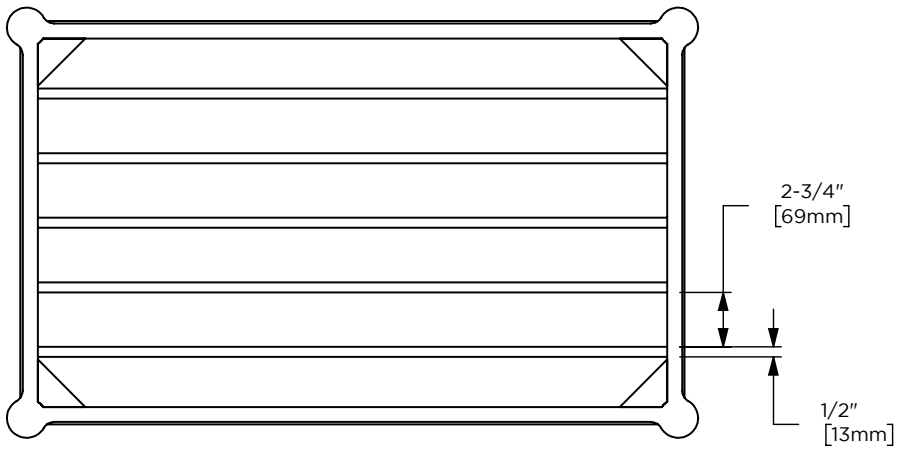

Dimensions

Width: 34-3/8"
 Height: 32-3/4"
 Depth: 21-3/8"

Model Number Key

PRODUCT LINE	CATEGORY	COLLECTION	WIDTH	FINISH OPTIONS	OPTIONS
C = Craft Series	V = Vanity	ST = Stanwyck	36"	(See above)	(See above)

Dimensions

Width: 36"

Height: 1"

Depth: 23"