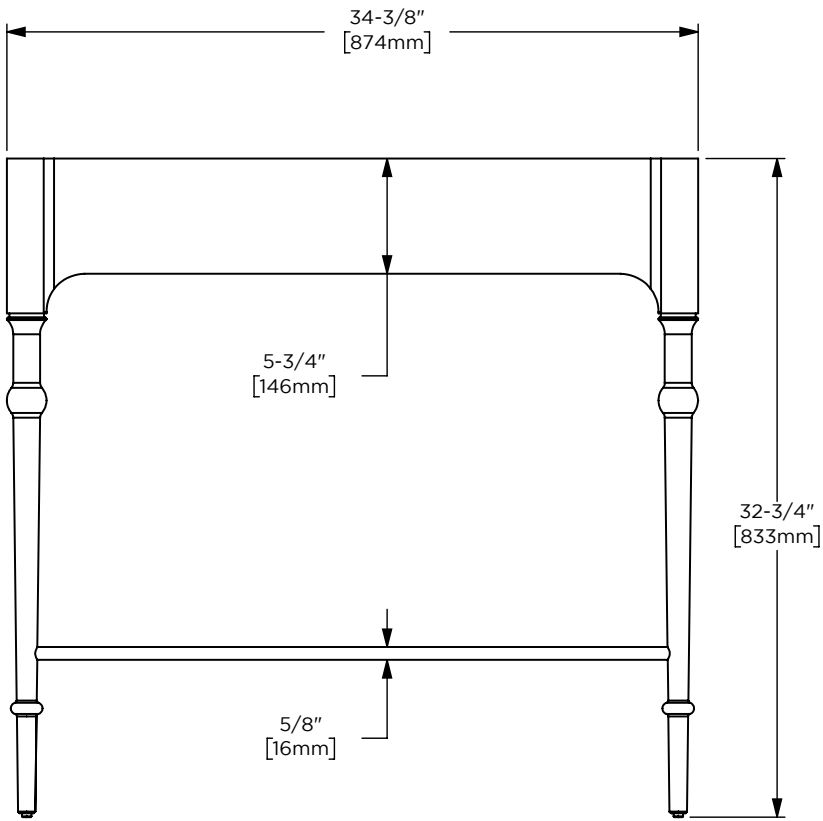

Dimensions

Width: 34-3/8"
 Height: 32-3/4"
 Depth: 21-3/8"

Model Number Key

PRODUCT LINE	CATEGORY	COLLECTION	WIDTH	FINISH OPTIONS	OPTIONS
C = Craft Series	V = Vanity	ST = Stanwyck	36"	(See above)	(See above)

Dimensions

Width: 36"

Height: 1"

Depth: 23"