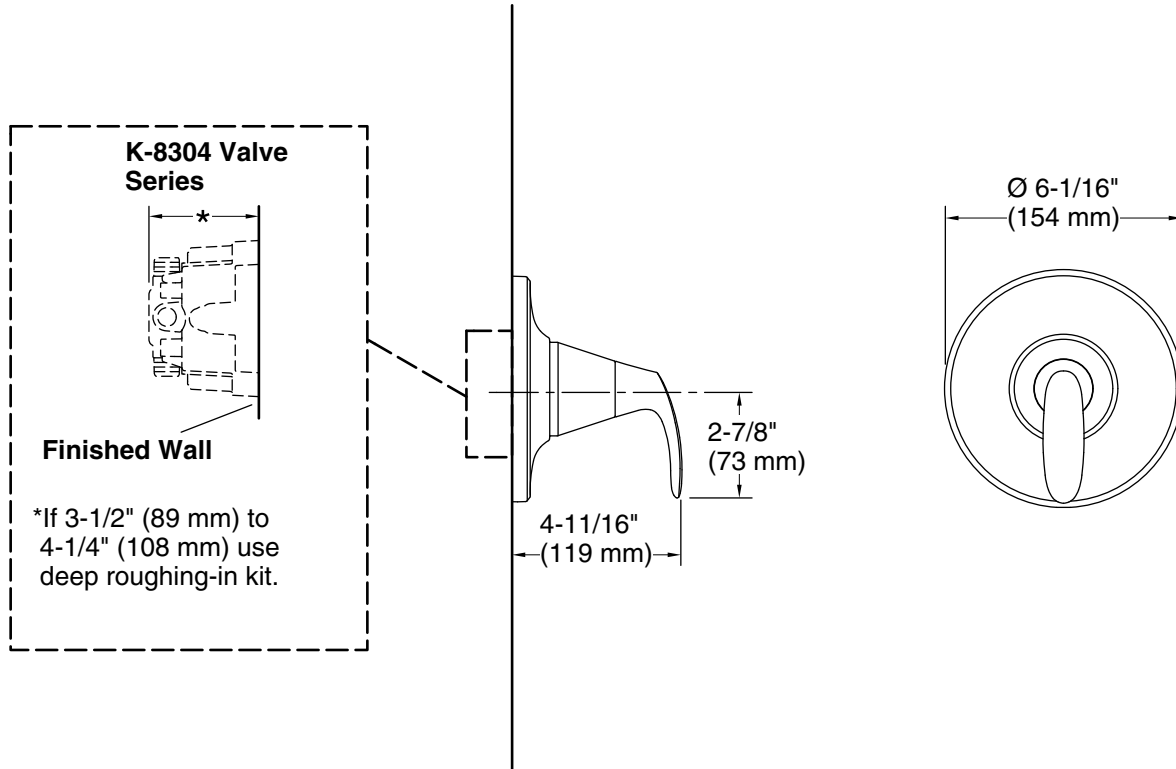

	CP	Polished Chrome
---	----	-----------------

Technical Information

All product dimensions are nominal.

Spout:

Notes

Install this product according to the installation guide.

NOTICE: Risk of product damage. Long screws for installing trim can damage the K-2971-KS valve. Consult the trim installation guide to verify if the thin wall installation kit (88526) is needed.