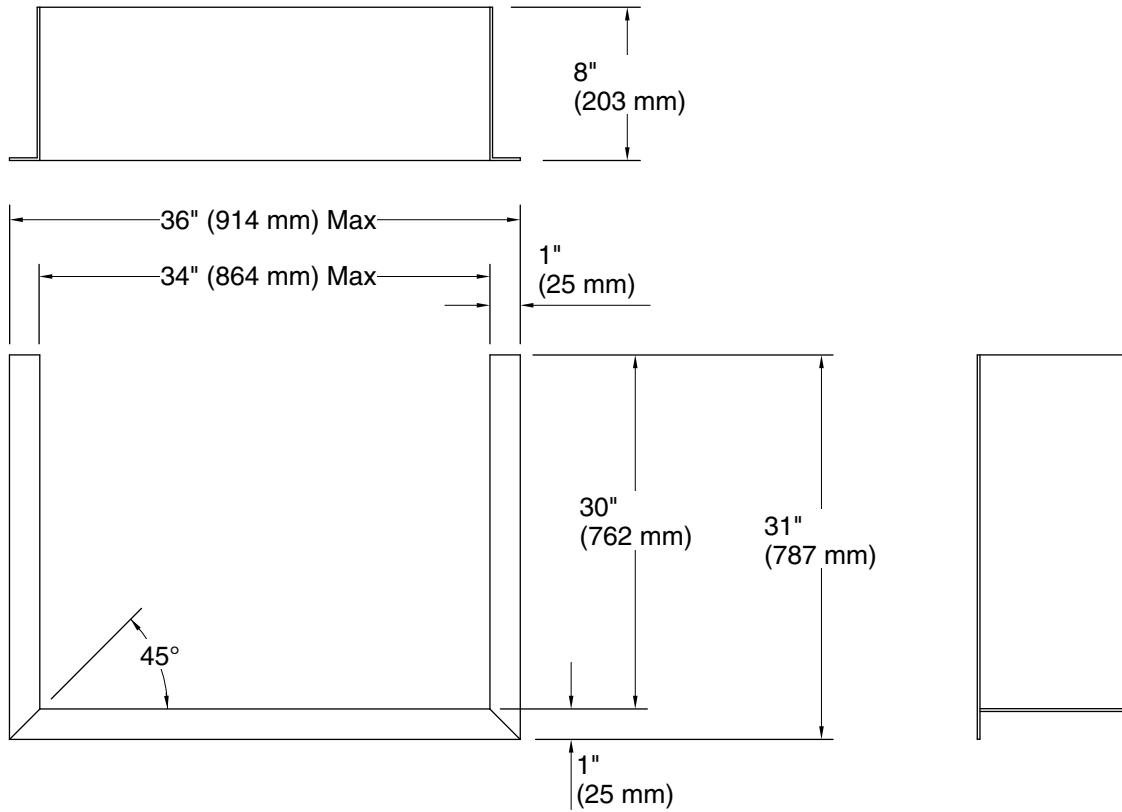

Technical Information

All product dimensions are nominal.

Material: Vinyl

Notes

Measure your actual product for roughing-in details.