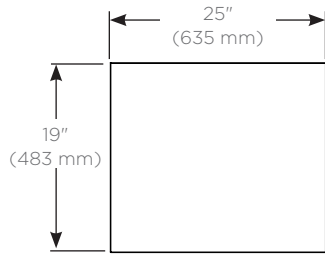

Features

- Silestone Quartz surface
- Can be configured without a sink for a wall mounted nightstand or credenza assembly.

Dimensions

- Width:** 25" (635 mm)
Depth: 19" (483 mm)
Thickness: 3/4" (19 mm)
Weight: 32 lbs (14.5 kg)

	T	E	25	G	92
Category	T = Top				
Depth	E = 19" (483 mm) Engineered Stone				
Width	25" (635 mm)				
Sink Type	G = Dry Top or Vessel (Fabrication Required)				
Colors	90 = Engineered Stone, Lava Black (Silestone Tebas Black) 91 = Engineered Stone, Stone Gray (Silestone Expo Gray) 92 = Engineered Stone, Quartz White (Silestone White Storm) 93 = Engineered Stone, White Zeus Extreme (Silestone) 94 = Engineered Stone, Lyra (Silestone)				

Dimensions

Top View

Front View

Side view