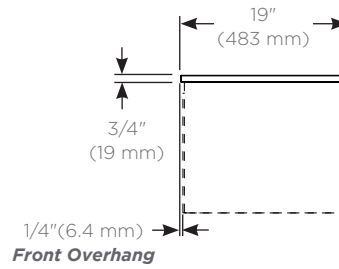

	T	E	25	G	92
Category	T = Top				
Depth	E = 19" (483 mm) Engineered Stone				
Width	25" (635 mm)				
Sink Type	G = Dry Top or Vessel (Fabrication Required)				
Colors	90 = Engineered Stone, Lava Black (Silestone Tebas Black) 91 = Engineered Stone, Stone Gray (Silestone Expo Gray) 92 = Engineered Stone, Quartz White (Silestone White Storm) 93 = Engineered Stone, White Zeus Extreme (Silestone) 94 = Engineered Stone, Lyra (Silestone)				

Dimensions

Top View

Front View

Side view