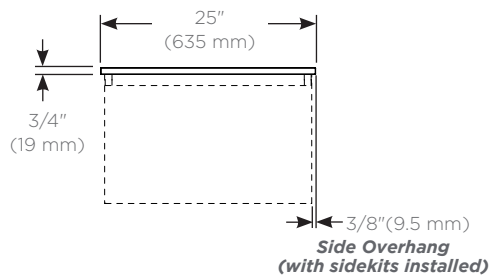

Features

- Silestone Quartz surface
- Can be configured without a sink for a wall mounted nightstand or credenza assembly.

Dimensions

- Width:** 25" (635 mm)
Depth: 19" (483 mm)
Thickness: 3/4" (19 mm)
Weight: 32 lbs (14.5 kg)

	T	E	25	G	92
Category	T = Top				
Depth	E = 19" (483 mm) Engineered Stone				
Width	25" (635 mm)				
Sink Type	G = Dry Top or Vessel (Fabrication Required)				
Colors	90 = Engineered Stone, Lava Black (Silestone Tebas Black) 91 = Engineered Stone, Stone Gray (Silestone Expo Gray) 92 = Engineered Stone, Quartz White (Silestone White Storm) 93 = Engineered Stone, White Zeus Extreme (Silestone) 94 = Engineered Stone, Lyra (Silestone)				

Dimensions

Top View

Front View

Side view