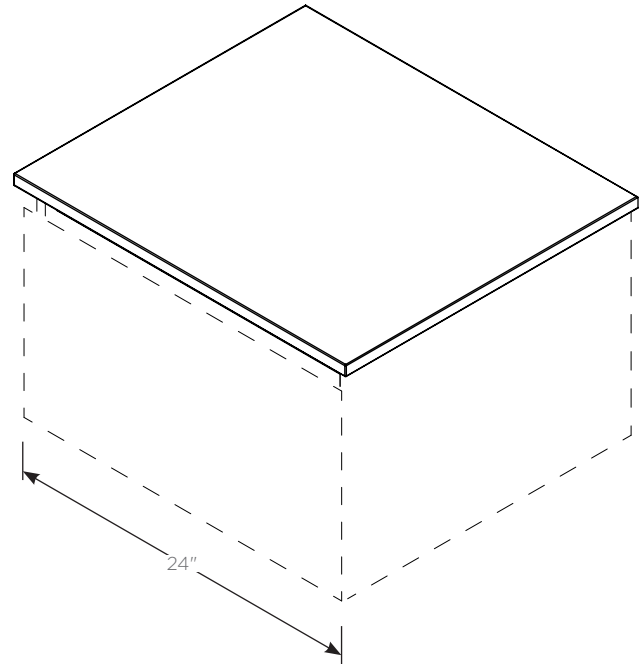

Features

- Silestone Quartz surface
- Can be configured without a sink for a wall mounted nightstand or credenza assembly.

Dimensions

- Width:** 25" (635 mm)
Depth: 19" (483 mm)
Thickness: 3/4" (19 mm)
Weight: 32 lbs (14.5 kg)

Options

- Stone Top Color Options:
 - Quartz White
 - White Zeus Extreme
 - Stone Gray
 - Lyra
 - Lava Black
- Sink Configurations:
 - Dry Top (No Sink)
 - Vessel (Fabrication Required)

Model Number Key

	T	E	25	G	92
Category	T = Top				
Depth	E = 19" (483 mm) Engineered Stone				
Width	25" (635 mm)				
Sink Type	G = Dry Top or Vessel (Fabrication Required)				
Colors	90 = Engineered Stone, Lava Black (Silestone Tebas Black) 91 = Engineered Stone, Stone Gray (Silestone Expo Gray) 92 = Engineered Stone, Quartz White (Silestone White Storm) 93 = Engineered Stone, White Zeus Extreme (Silestone) 94 = Engineered Stone, Lyra (Silestone)				

Dimensions

Top View

Front View

Side view