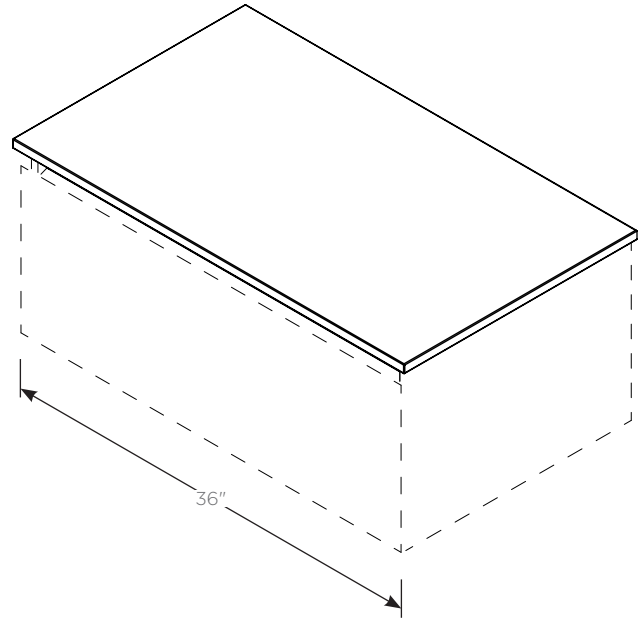

Features

- Silestone Quartz surface
- Can be configured without a sink for a wall mounted nightstand or credenza assembly.

Dimensions

1. **Width:** 37" (940 mm)
   Depth: 22" (559 mm)
   Thickness: 3/4" (19 mm)
   Weight: 54 lbs (24.5 kg)

Options

- Stone Top Color Options:
  - Quartz White
  - White Zeus Extreme
  - Stone Gray
  - Lyra
  - Lava Black
- Sink Configurations:
  - Dry Top (No Sink)
  - Vessel (Fabrication Required)

Model Number Key

	T	F	37	G	92
Category	T = Top				
Depth	F = 22" (559 mm) Engineered Stone				
Width	37" (940 mm)				
Sink Type	G = Dry Top or Vessel (Fabrication Required)				
Colors	90 = Engineered Stone, Lava Black (Silestone Tebas Black) 91 = Engineered Stone, Stone Gray (Silestone Expo Gray) 92 = Engineered Stone, Quartz White (Silestone White Storm) 93 = Engineered Stone, White Zeus Extreme (Silestone) 94 = Engineered Stone, Lyra (Silestone)