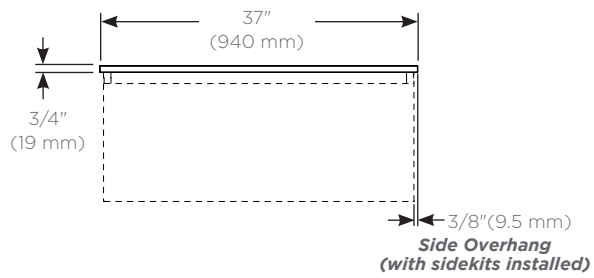

Features

- Silestone Quartz surface
- Can be configured without a sink for a wall mounted nightstand or credenza assembly.

Dimensions

- Width:** 37" (940 mm)
Depth: 22" (559 mm)
Thickness: 3/4" (19 mm)
Weight: 54 lbs (24.5 kg)

	T	F	37	G	92
Category	T = Top				
Depth	F = 22" (559 mm) Engineered Stone				
Width	37" (940 mm)				
Sink Type	G = Dry Top or Vessel (Fabrication Required)				
Colors	90 = Engineered Stone, Lava Black (Silestone Tebas Black) 91 = Engineered Stone, Stone Gray (Silestone Expo Gray) 92 = Engineered Stone, Quartz White (Silestone White Storm) 93 = Engineered Stone, White Zeus Extreme (Silestone) 94 = Engineered Stone, Lyra (Silestone)				

Dimensions

Top View

Front View

Side view