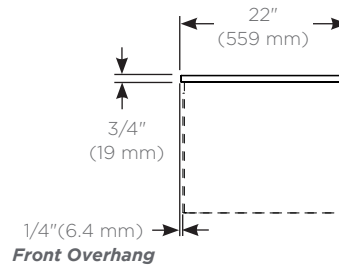

	T	F	37	G	92
Category	T = Top				
Depth	F = 22" (559 mm) Engineered Stone				
Width	37" (940 mm)				
Sink Type	G = Dry Top or Vessel (Fabrication Required)				
Colors	90 = Engineered Stone, Lava Black (Silestone Tebas Black) 91 = Engineered Stone, Stone Gray (Silestone Expo Gray) 92 = Engineered Stone, Quartz White (Silestone White Storm) 93 = Engineered Stone, White Zeus Extreme (Silestone) 94 = Engineered Stone, Lyra (Silestone)				

Dimensions

Top View

Front View

Side view