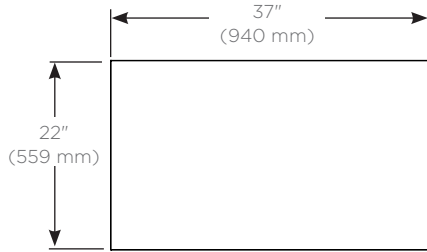

Features

- Silestone Quartz surface
- Can be configured without a sink for a wall mounted nightstand or credenza assembly.

Dimensions

- Width:** 37" (940 mm)
Depth: 22" (559 mm)
Thickness: 3/4" (19 mm)
Weight: 54 lbs (24.5 kg)

	T	F	37	G	92
Category	T = Top				
Depth	F = 22" (559 mm) Engineered Stone				
Width	37" (940 mm)				
Sink Type	G = Dry Top or Vessel (Fabrication Required)				
Colors	90 = Engineered Stone, Lava Black (Silestone Tebas Black) 91 = Engineered Stone, Stone Gray (Silestone Expo Gray) 92 = Engineered Stone, Quartz White (Silestone White Storm) 93 = Engineered Stone, White Zeus Extreme (Silestone) 94 = Engineered Stone, Lyra (Silestone)				

Dimensions

Top View

Front View

Side view